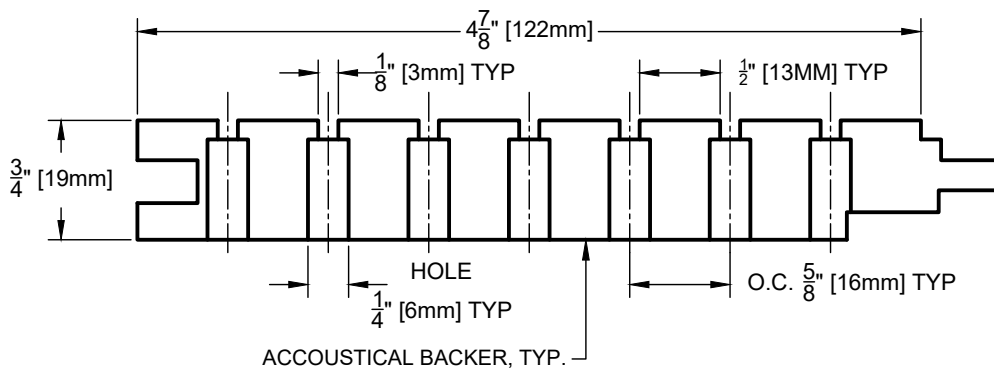

# GB-4

**ISOMETRIC VIEW**

**PROFILE VIEW**

**CONNECTION VIEW**

**DETAIL A**

**MADRID**  
7800 INDUSTRY AVENUE  
PICO RIVERA, CA 90660  
WWW.MADRIDINC.COM

DRAWING TITLE:

MADRID GROOVE AND BORE PANEL - GB-4

GROOVE AND BORE 4-7/8" NET FACE

DWG NO.:

1 OF 1