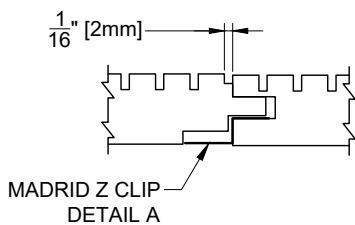

# GB-4

**ISOMETRIC VIEW**

**PROFILE VIEW**

**CONNECTION VIEW**

**DETAIL A**

**MADRID**  
7800 INDUSTRY AVENUE  
PICO RIVERA, CA 90660  
WWW.MADRIDINC.COM

DRAWING TITLE:

MADRID GROOVE AND BORE PANEL - GB-4

GROOVE AND BORE 4-7/8" NET FACE

DWG NO.:

1 OF 1