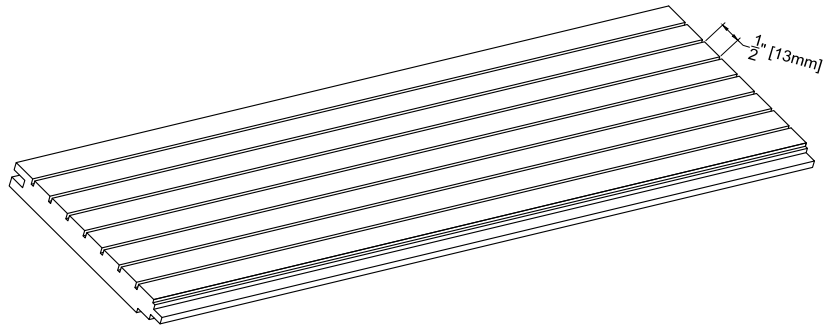

# GB-4

**ISOMETRIC VIEW**

**PROFILE VIEW**

**CONNECTION VIEW**

**DETAIL A**

**MADRID**  
7800 INDUSTRY AVENUE  
PICO RIVERA, CA 90660  
WWW.MADRIDINC.COM

DRAWING TITLE:

MADRID GROOVE AND BORE PANEL - GB-4

GROOVE AND BORE 4-7/8" NET FACE

DWG NO.:

1 OF 1