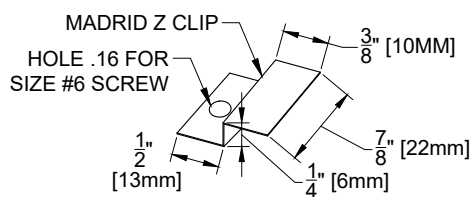

# GB-4

**ISOMETRIC VIEW**

**PROFILE VIEW**

**CONNECTION VIEW**

**DETAIL A**

**MADRID**  
7800 INDUSTRY AVENUE  
PICO RIVERA, CA 90660  
WWW.MADRIDINC.COM

DRAWING TITLE:

MADRID GROOVE AND BORE PANEL - GB-4

GROOVE AND BORE 4-7/8" NET FACE

DWG NO.:

1 OF 1