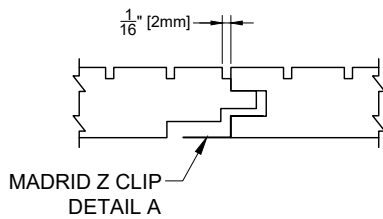

GB-3

ISOMETRIC VIEW

PROFILE VIEW

CONNECTION VIEW

DETAIL A

MADRID
 7800 INDUSTRY AVENUE
 PICO RIVERA, CA 90660
 WWW.MADRIDINC.COM

DRAWING TITLE:

MADRID GROOVE AND BORE PANEL - GB-3

GROOVE AND BORE 5" NET FACE

DWG NO.:

1 OF 1