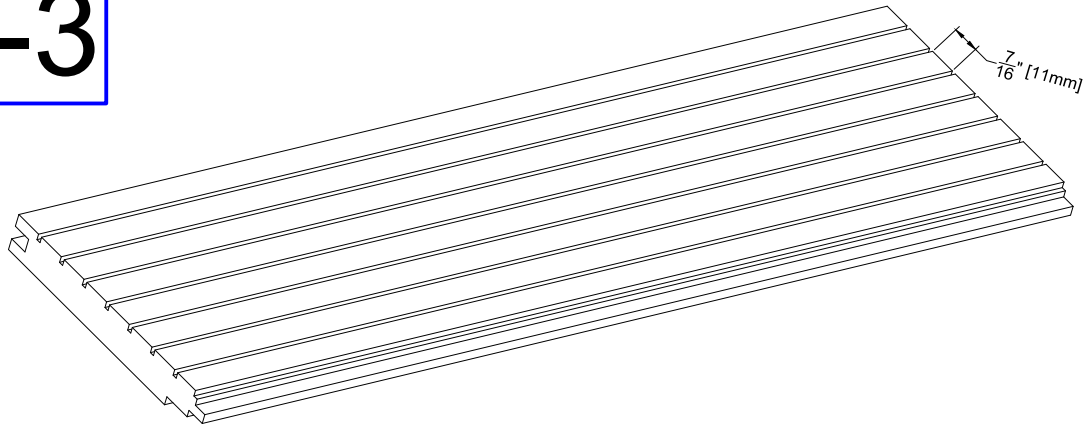

GB-3

ISOMETRIC VIEW

PROFILE VIEW

CONNECTION VIEW

DETAIL A

MADRID
 7800 INDUSTRY AVENUE
 PICO RIVERA, CA 90660
 WWW.MADRIDINC.COM

DRAWING TITLE:

MADRID GROOVE AND BORE PANEL - GB-3

GROOVE AND BORE 5" NET FACE

DWG NO.:

1 OF 1