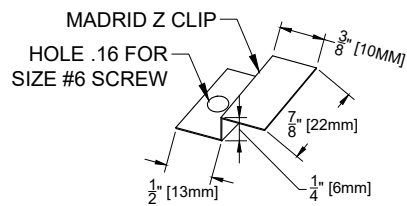

GB-3

ISOMETRIC VIEW

PROFILE VIEW

CONNECTION VIEW

DETAIL A

MADRID
 7800 INDUSTRY AVENUE
 PICO RIVERA, CA 90660
 WWW.MADRIDINC.COM

DRAWING TITLE:

MADRID GROOVE AND BORE PANEL - GB-3

GROOVE AND BORE 5" NET FACE

DWG NO.:

1 OF 1