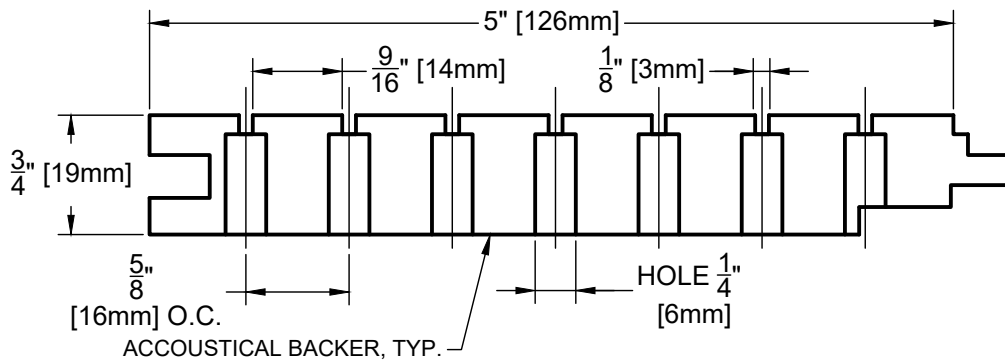

GB-3

ISOMETRIC VIEW

PROFILE VIEW

CONNECTION VIEW

DETAIL A

MADRID
 7800 INDUSTRY AVENUE
 PICO RIVERA, CA 90660
 WWW.MADRIDINC.COM

DRAWING TITLE:

MADRID GROOVE AND BORE PANEL - GB-3

GROOVE AND BORE 5" NET FACE

DWG NO.:

1 OF 1