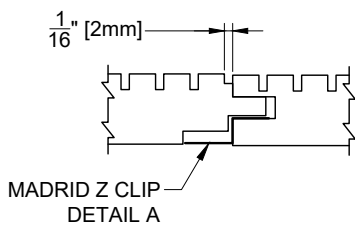

GB-2

ISOMETRIC VIEW

PROFILE VIEW

CONNECTION VIEW

DETAIL A

MADRID
7800 INDUSTRY AVENUE
PICO RIVERA, CA 90660
WWW.MADRIDINC.COM

DRAWING TITLE:

MADRID GROOVE AND BORE PANEL - GB-2

GROOVE AND BORE 6" NET FACE

DWG NO.:

1 OF 1