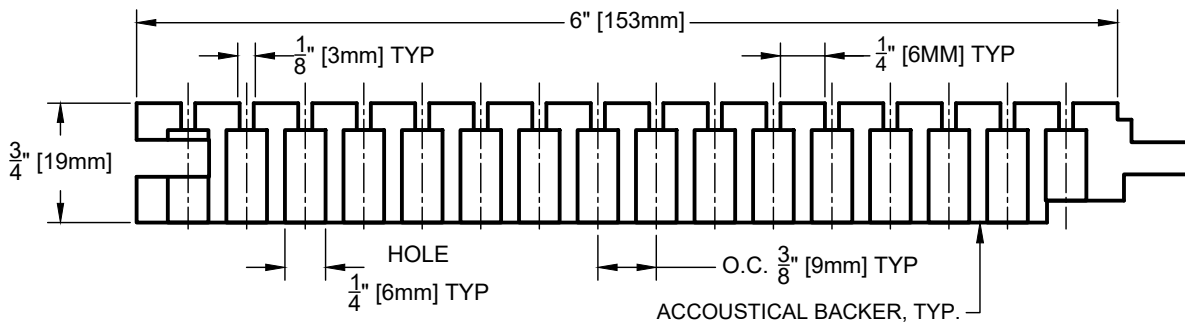

GB-2

ISOMETRIC VIEW

PROFILE VIEW

CONNECTION VIEW

DETAIL A

MADRID
7800 INDUSTRY AVENUE
PICO RIVERA, CA 90660
WWW.MADRIDINC.COM

DRAWING TITLE:

MADRID GROOVE AND BORE PANEL - GB-2

GROOVE AND BORE 6" NET FACE

DWG NO.:

1 OF 1