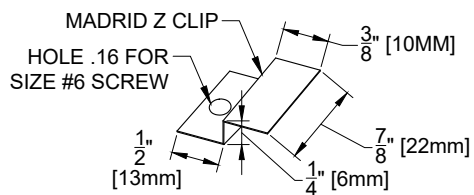

GB-2

ISOMETRIC VIEW

PROFILE VIEW

CONNECTION VIEW

DETAIL A

MADRID
7800 INDUSTRY AVENUE
PICO RIVERA, CA 90660
WWW.MADRIDINC.COM

DRAWING TITLE:

MADRID GROOVE AND BORE PANEL - GB-2

GROOVE AND BORE 6" NET FACE

DWG NO.:

1 OF 1