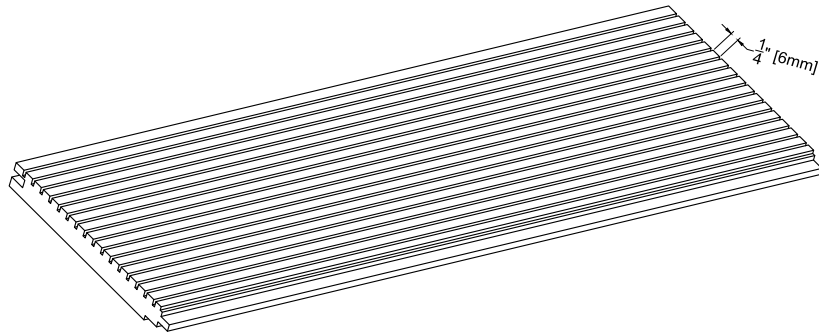

GB-2

ISOMETRIC VIEW

PROFILE VIEW

CONNECTION VIEW

DETAIL A

MADRID
7800 INDUSTRY AVENUE
PICO RIVERA, CA 90660
WWW.MADRIDINC.COM

DRAWING TITLE:

MADRID GROOVE AND BORE PANEL - GB-2

GROOVE AND BORE 6" NET FACE

DWG NO.:

1 OF 1