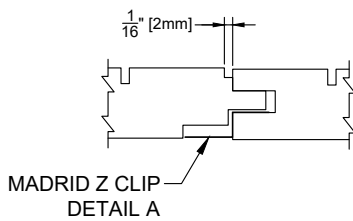

GB-1

ISOMETRIC VIEW

PROFILE VIEW

CONNECTION VIEW

DETAIL A

MADRID
7800 INDUSTRY AVENUE
PICO RIVERA, CA 90660
WWW.MADRIDINC.COM

DRAWING TITLE:

MADRID GROOVE AND BORE PANEL - GB-1

GROOVE AND BORE 6 1/2" NET FACE

DWG NO.:

1 OF 1