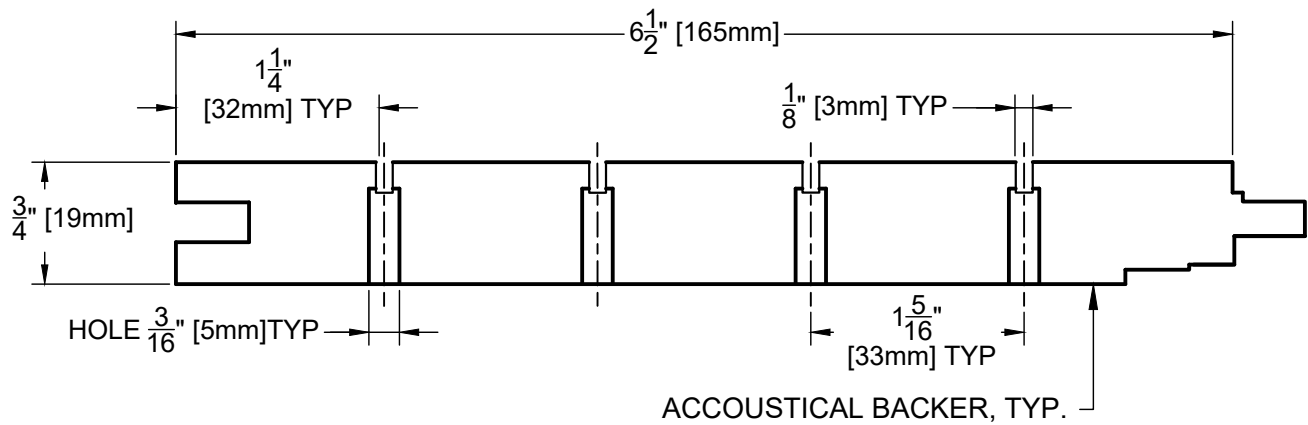

GB-1

ISOMETRIC VIEW

PROFILE VIEW

CONNECTION VIEW

DETAIL A

MADRID
7800 INDUSTRY AVENUE
PICO RIVERA, CA 90660
WWW.MADRIDINC.COM

DRAWING TITLE:

MADRID GROOVE AND BORE PANEL - GB-1

GROOVE AND BORE 6 1/2" NET FACE

DWG NO.:

1 OF 1