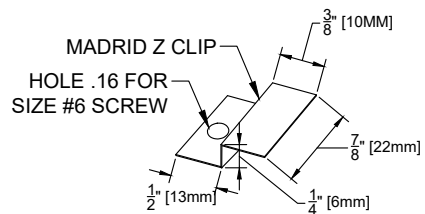

GB-1

ISOMETRIC VIEW

PROFILE VIEW

CONNECTION VIEW

DETAIL A

MADRID
7800 INDUSTRY AVENUE
PICO RIVERA, CA 90660
WWW.MADRIDINC.COM

DRAWING TITLE:

MADRID GROOVE AND BORE PANEL - GB-1

GROOVE AND BORE 6 1/2" NET FACE

DWG NO.:

1 OF 1