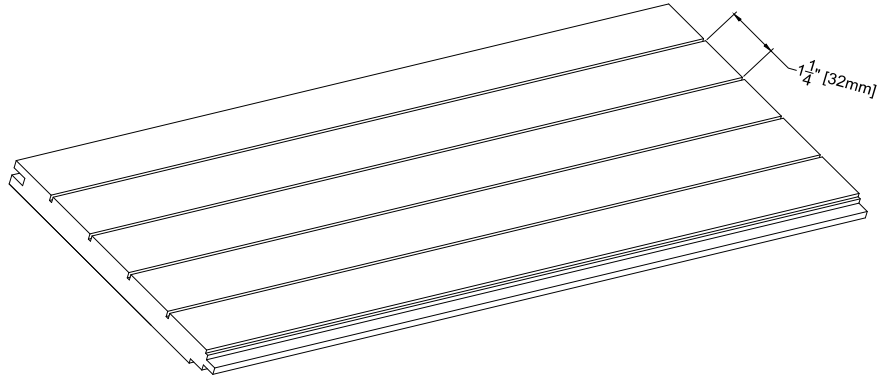

GB-1

ISOMETRIC VIEW

PROFILE VIEW

CONNECTION VIEW

DETAIL A

MADRID
7800 INDUSTRY AVENUE
PICO RIVERA, CA 90660
WWW.MADRIDINC.COM

DRAWING TITLE:

MADRID GROOVE AND BORE PANEL - GB-1

GROOVE AND BORE 6 1/2" NET FACE

DWG NO.:

1 OF 1