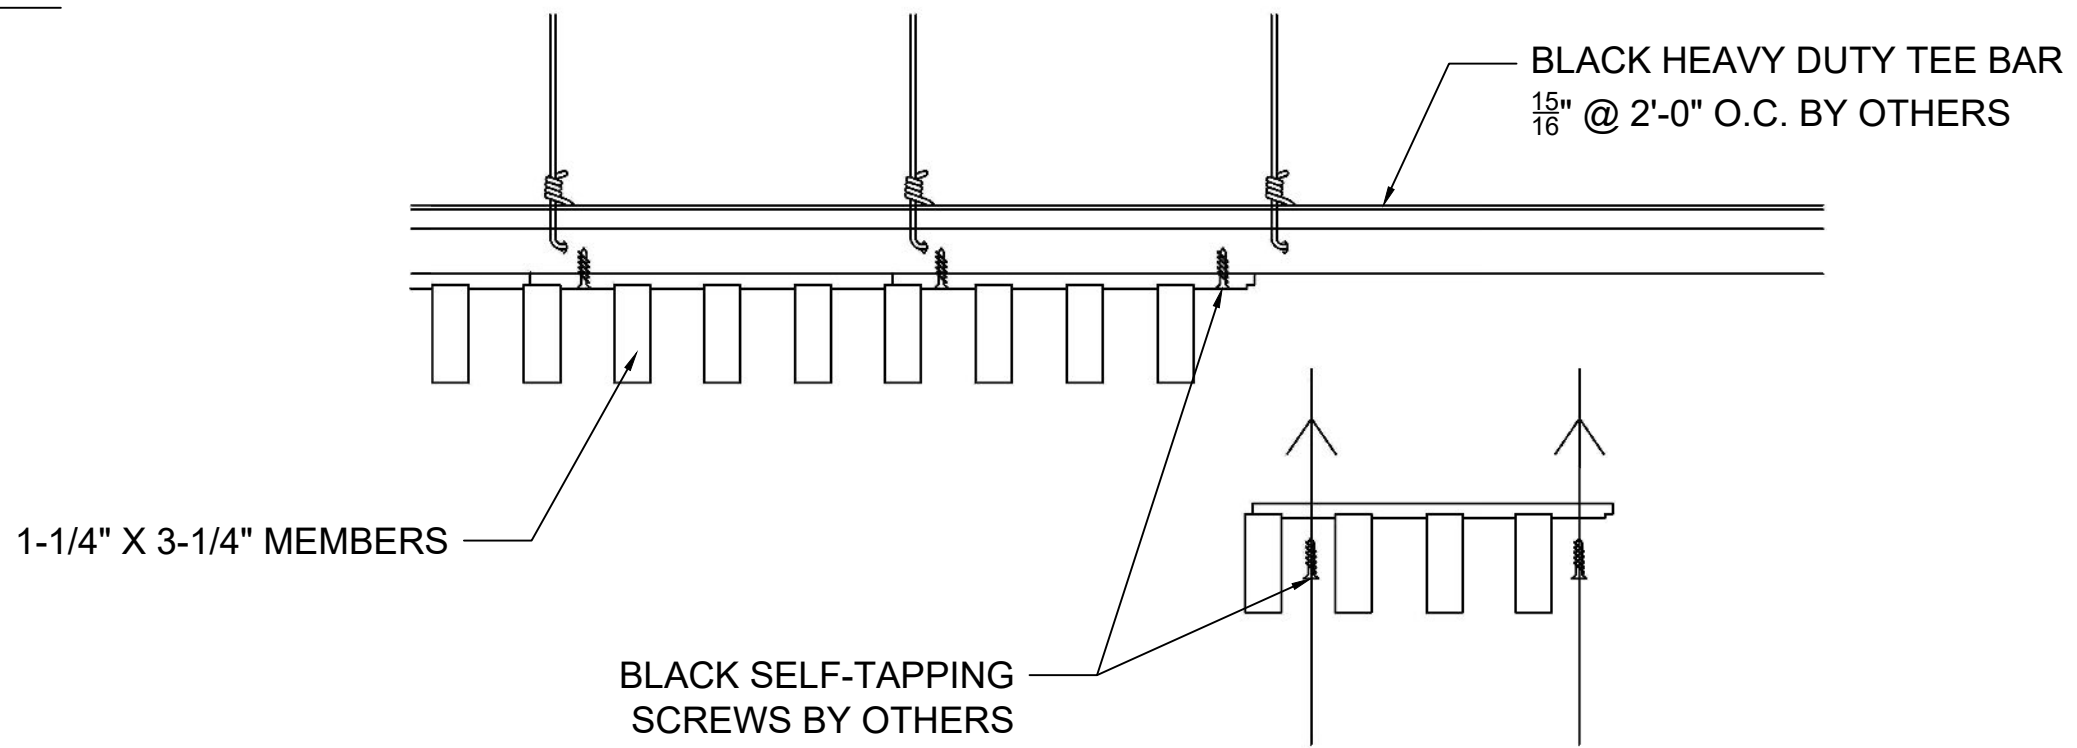

FRONT ELEVATION

MADRID

7800 INDUSTRY AVENUE
PICO RIVERA, CA 90660
WWW.MADRIDINC.COM

DRAWING TITLE:

GBO - GRILLE BACKER ONLY - INSTALLATION ELEVATIONS

DATE

04/2023

DRAWING #:

3 of 4

THIS DOCUMENT CONTAINS CONFIDENTIAL AND PROPRIETARY INFORMATION. ALL RECIPIENTS OF THIS DOCUMENT ARE TO PROTECT THE OWNERS DATA FROM USE BY OR TRANSFER TO NON-AUTHORIZED PARTIES BY LEGAL MEANS POSSIBLE. COPYRIGHT © 2023