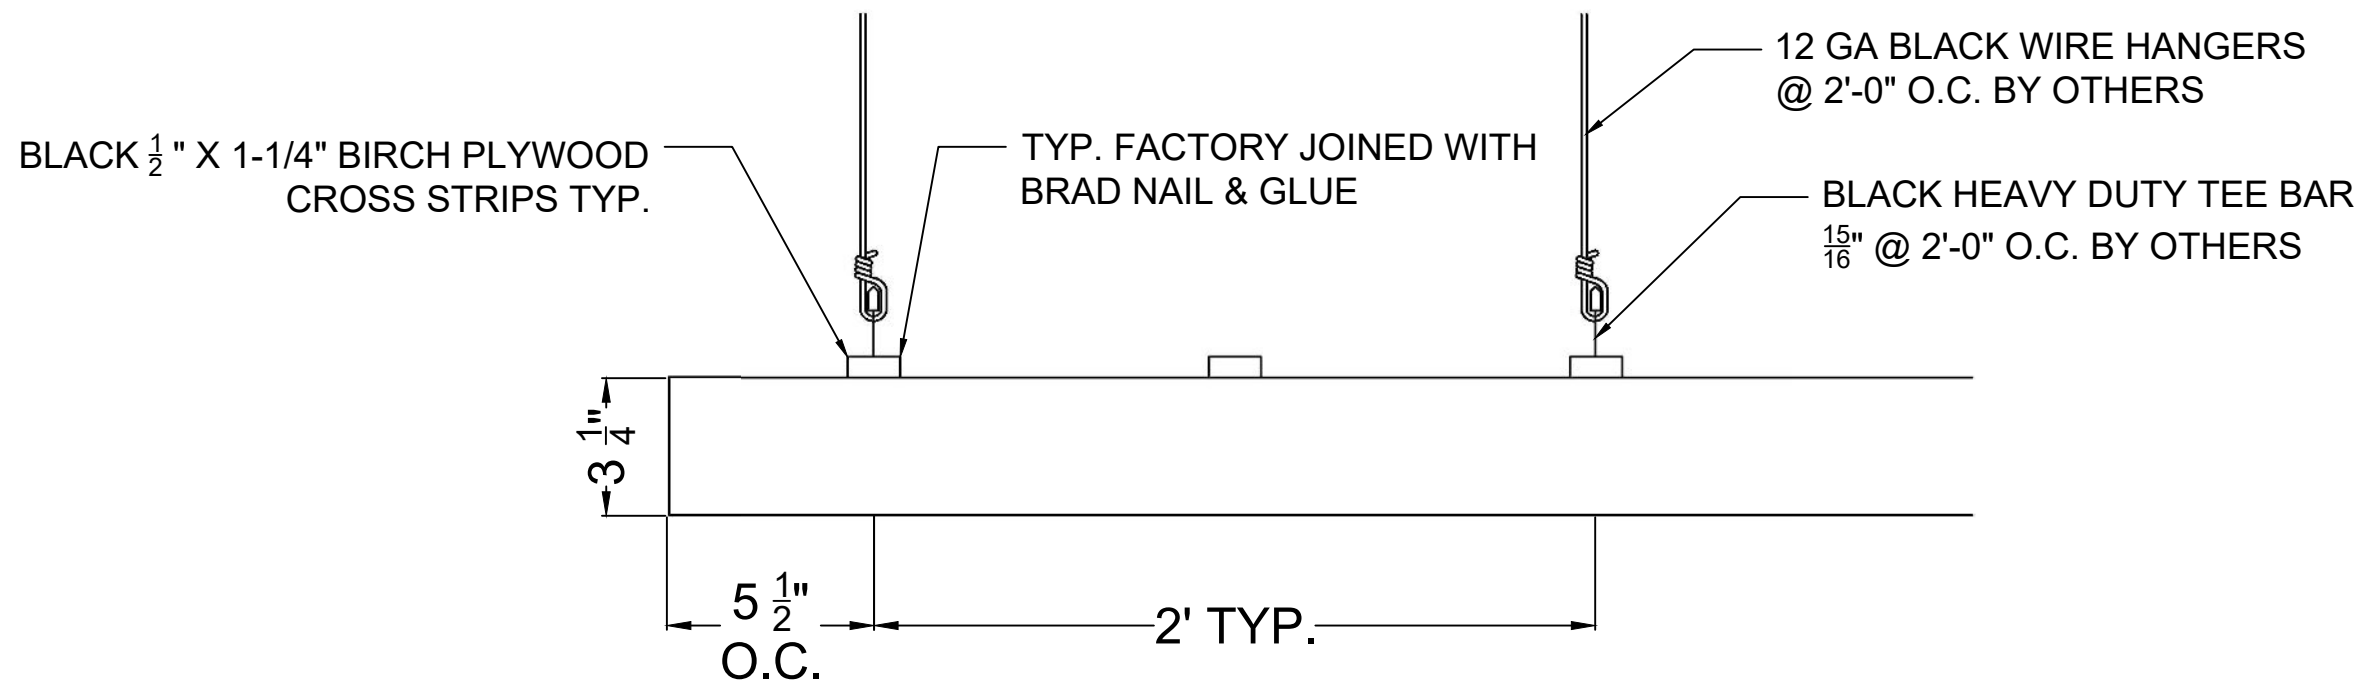

SIDE VIEW

FRONT ELEVATION

MADRID

7800 INDUSTRY AVENUE
PICO RIVERA, CA 90660
WWW.MADRIDINC.COM

DRAWING TITLE:

GBO - GRILLE BACKER ONLY - INSTALLATION ELEVATIONS

DATE

04/2023

DRAWING #:

3 of 4

THIS DOCUMENT CONTAINS CONFIDENTIAL AND PROPRIETARY INFORMATION. ALL RECIPIENTS OF THIS DOCUMENT ARE TO PROTECT THE OWNERS DATA FROM USE BY OR TRANSFER TO NON-AUTHORIZED PARTIES BY LEGAL MEANS POSSIBLE. COPYRIGHT © 2023