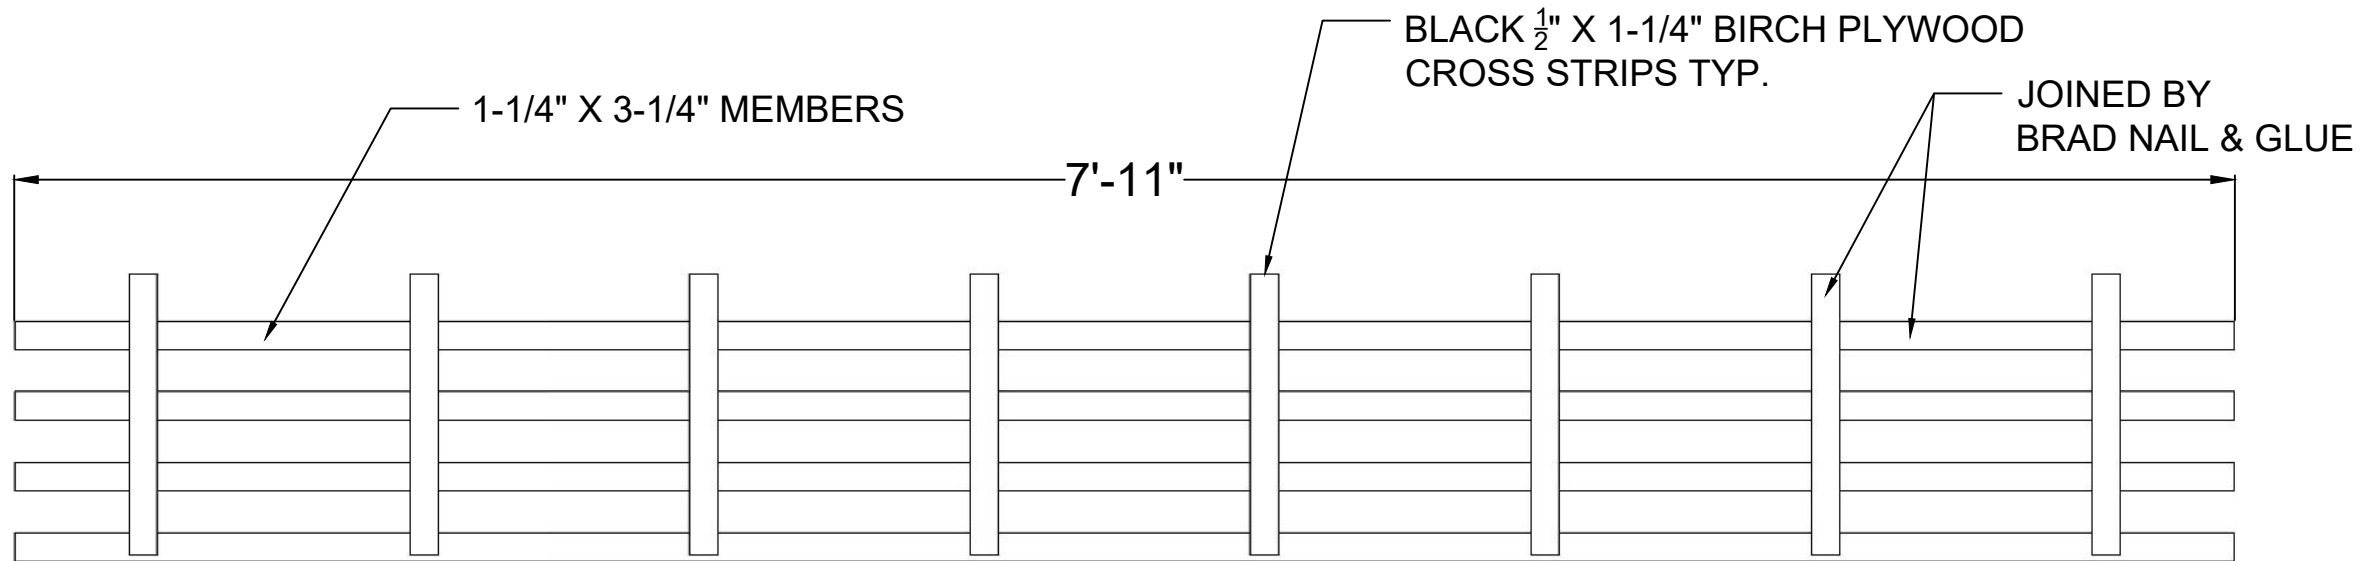

TOP VIEW

SIDE ELEVATION

MADRID
7800 INDUSTRY AVENUE
PICO RIVERA, CA 90660
WWW.MADRIDINC.COM

DRAWING TITLE:

GBO - GRILLE BACKER ONLY - PANEL ELEVATIONS

DATE

04/2023

DRAWING #: