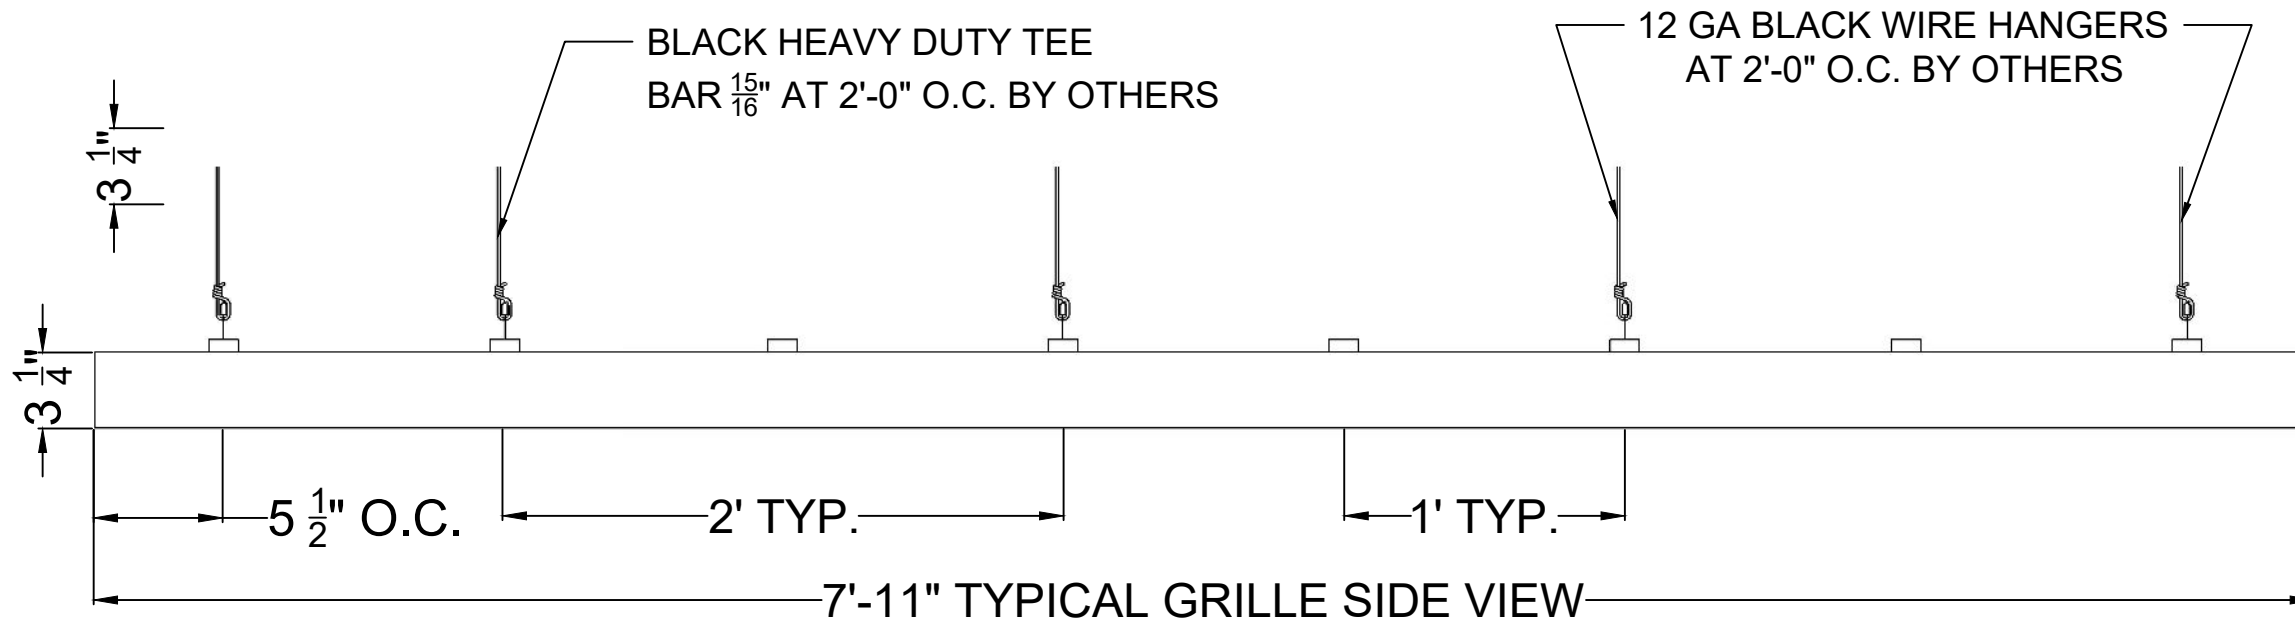

TOP VIEW

SIDE ELEVATION

MADRID
7800 INDUSTRY AVENUE
PICO RIVERA, CA 90660
WWW.MADRIDINC.COM

DRAWING TITLE:

GBO - GRILLE BACKER ONLY - PANEL ELEVATIONS

DATE

04/2023

DRAWING #: