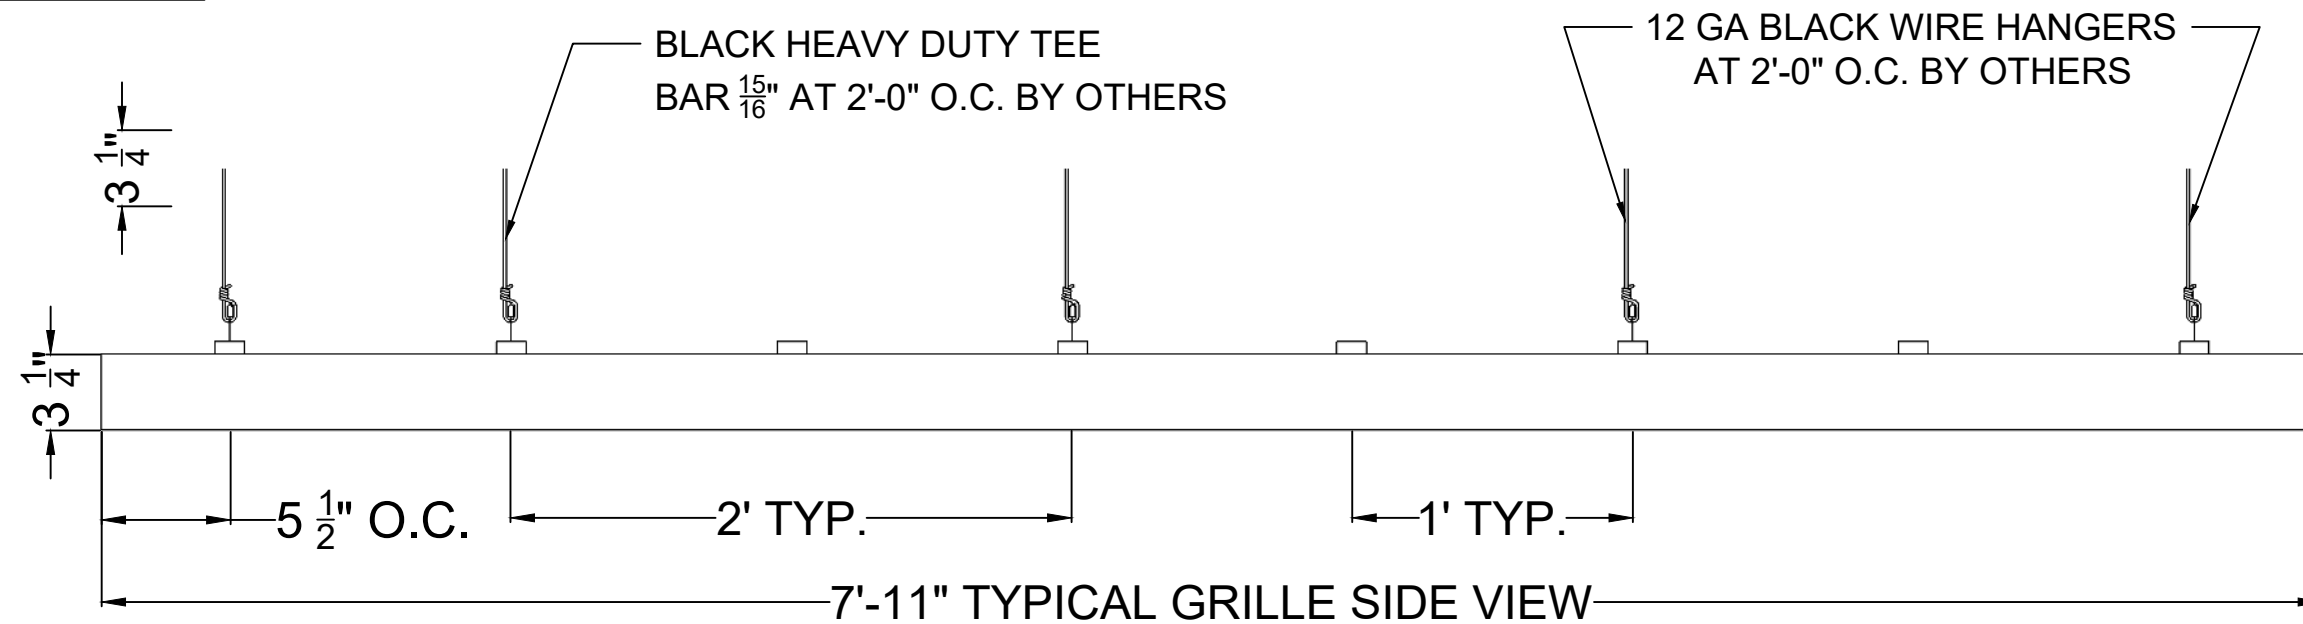

TOP VIEW

SIDE ELEVATION

MADRID
 7800 INDUSTRY AVENUE
 PICO RIVERA, CA 90660
 WWW.MADRIDINC.COM

DRAWING TITLE:

GBO - GRILLE BACKER ONLY - PANEL ELEVATIONS

DATE

04/2023

DRAWING #: