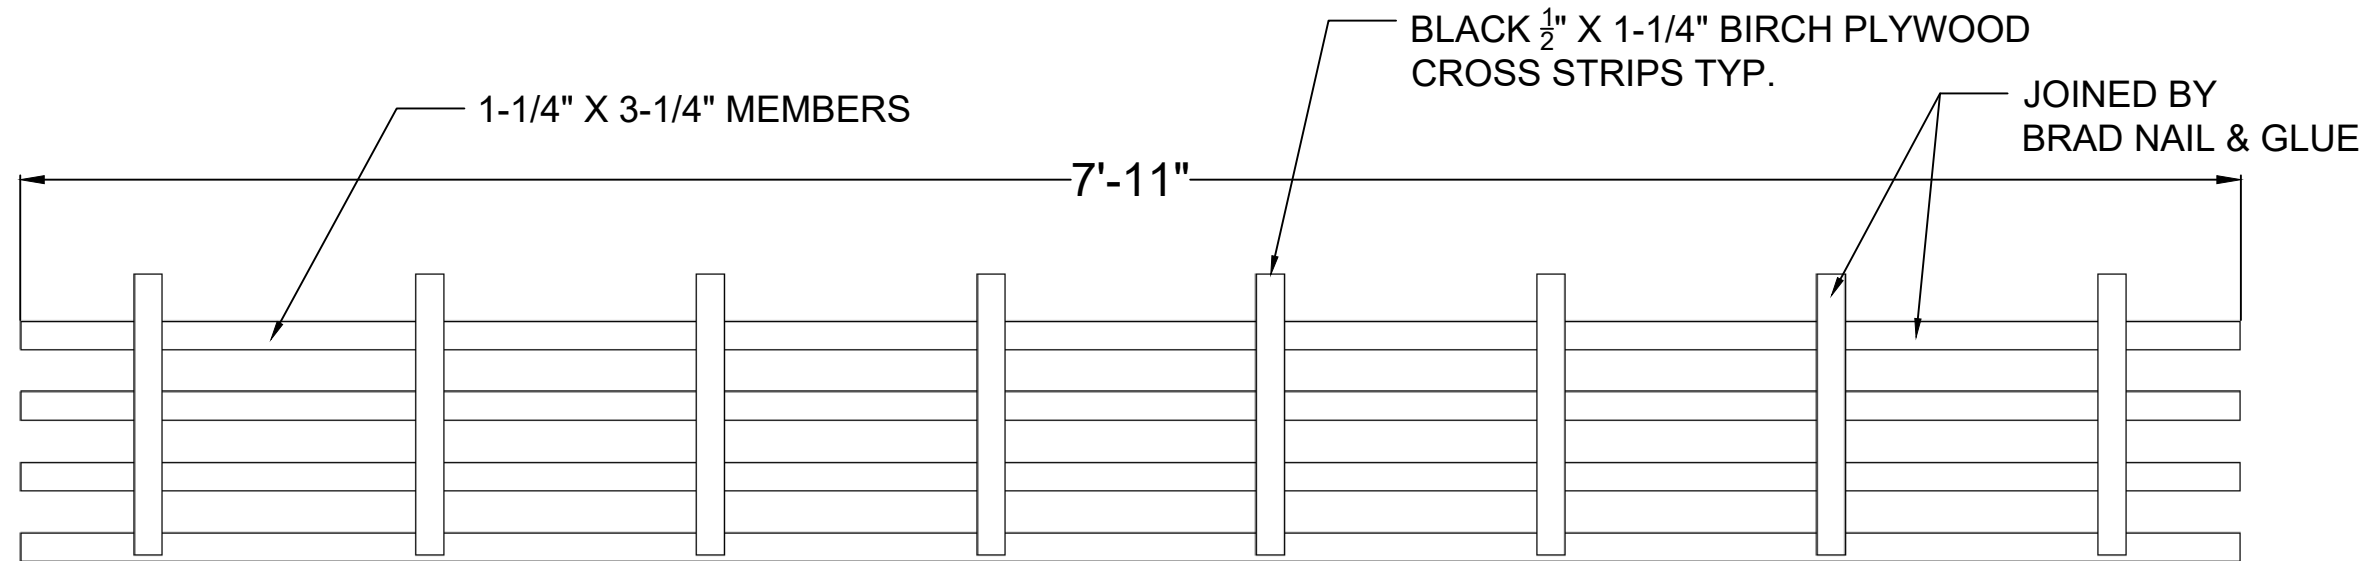

TOP VIEW

SIDE ELEVATION

MADRID
 7800 INDUSTRY AVENUE
 PICO RIVERA, CA 90660
 WWW.MADRIDINC.COM

DRAWING TITLE:

GBO - GRILLE BACKER ONLY - PANEL ELEVATIONS

DATE

04/2023

DRAWING #: