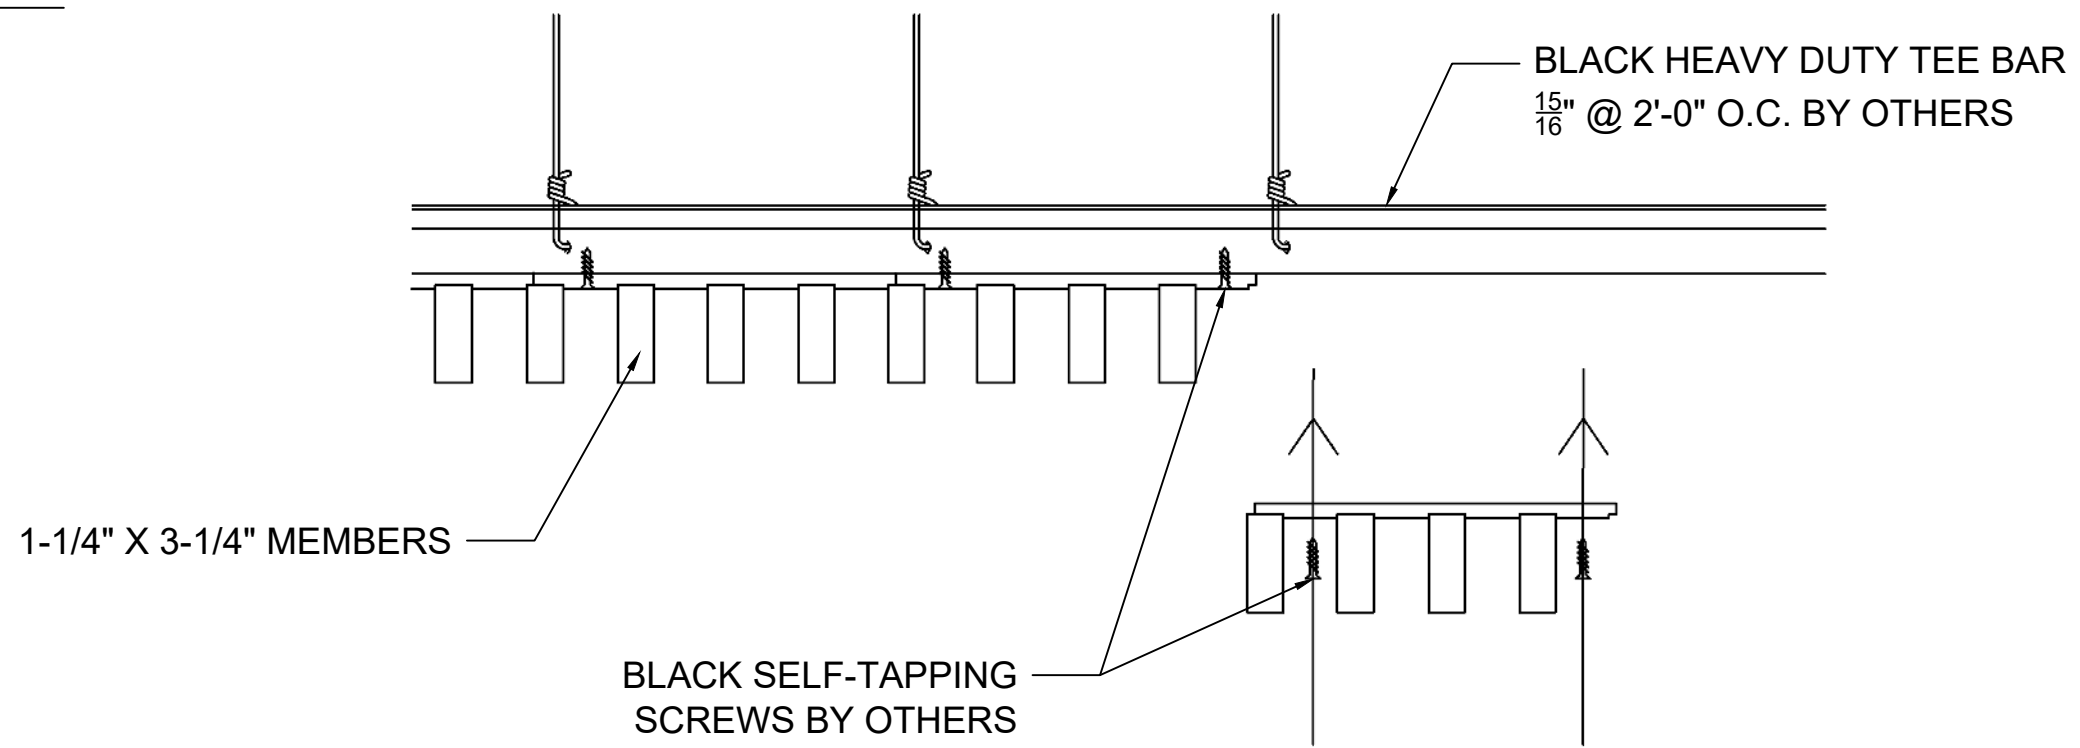

FRONT ELEVATION

MADRID
7800 INDUSTRY AVENUE
PICO RIVERA, CA 90660
WWW.MADRIDINC.COM

DRAWING TITLE: **GBO - GRILLE BACKER ONLY - INSTALLATION ELEVATIONS**

DATE **04/2023**

DRAWING #: **3 of 4**

THIS DOCUMENT CONTAINS CONFIDENTIAL AND PROPRIETARY INFORMATION. ALL RECIPIENTS OF THIS DOCUMENT ARE TO PROTECT THE OWNERS DATA FROM USE BY OR TRANSFER TO NON-AUTHORIZED PARTIES BY LEGAL MEANS POSSIBLE. COPYRIGHT © 2023