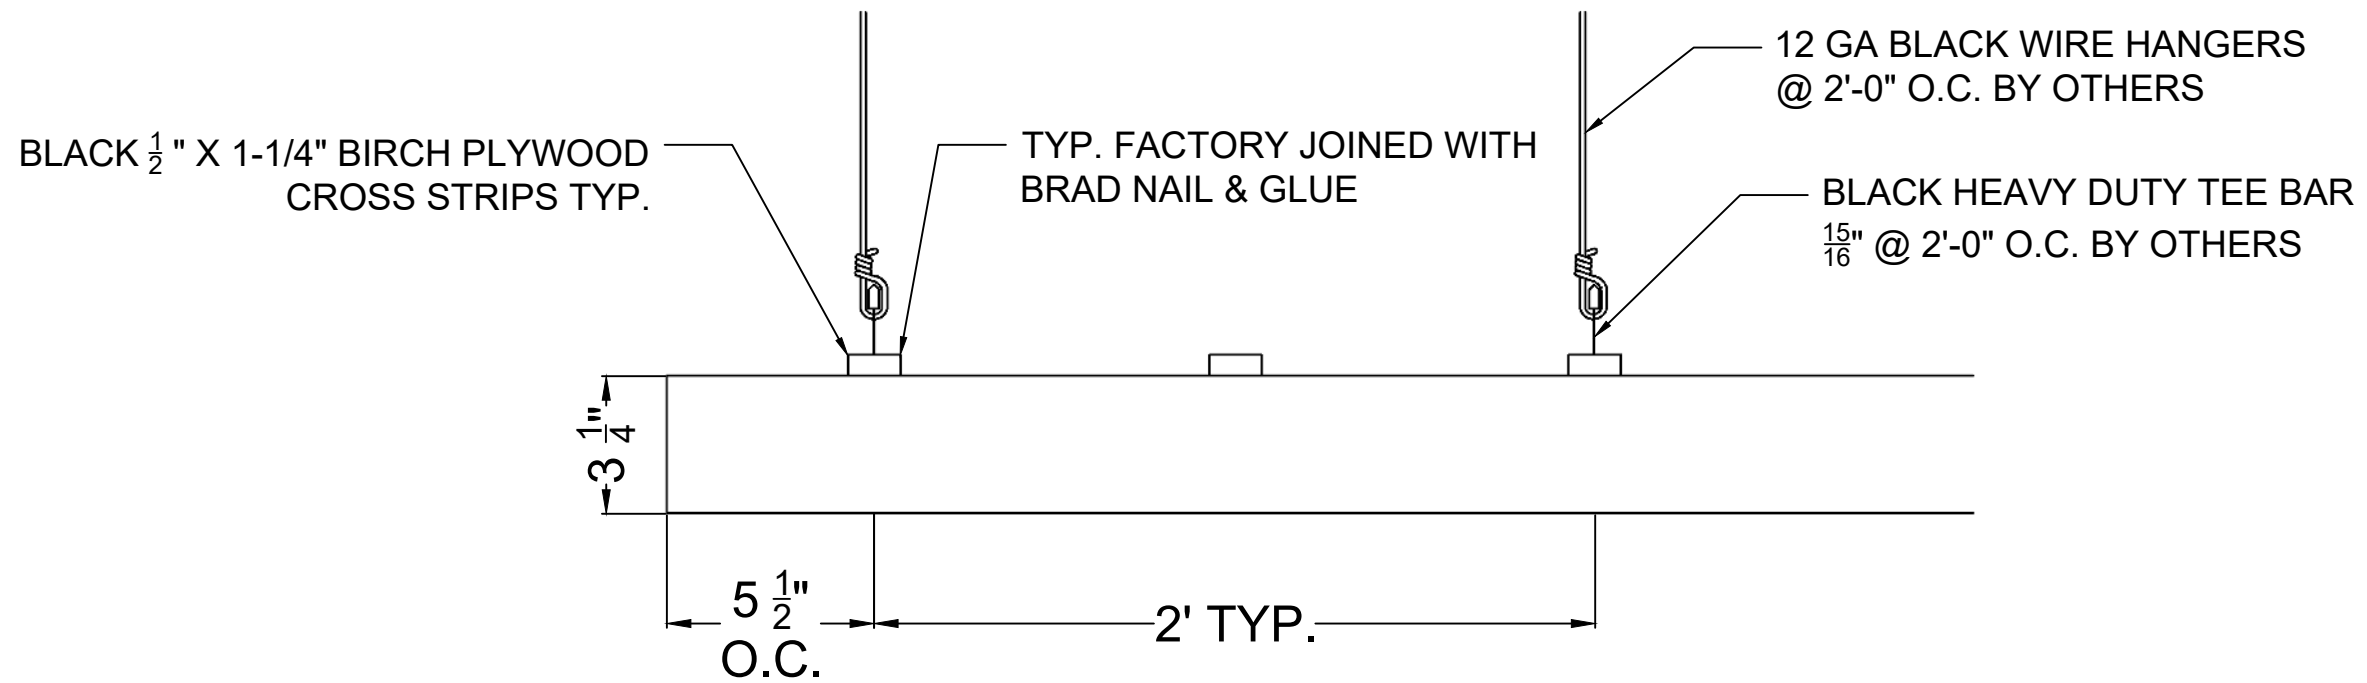

SIDE VIEW

FRONT ELEVATION

MADRID
7800 INDUSTRY AVENUE
PICO RIVERA, CA 90660
WWW.MADRIDINC.COM

DRAWING TITLE: **GBO - GRILLE BACKER ONLY - INSTALLATION ELEVATIONS**

DATE **04/2023**

DRAWING #: **3 of 4**

THIS DOCUMENT CONTAINS CONFIDENTIAL AND PROPRIETARY INFORMATION. ALL RECIPIENTS OF THIS DOCUMENT ARE TO PROTECT THE OWNERS DATA FROM USE BY OR TRANSFER TO NON-AUTHORIZED PARTIES BY LEGAL MEANS POSSIBLE. COPYRIGHT © 2023