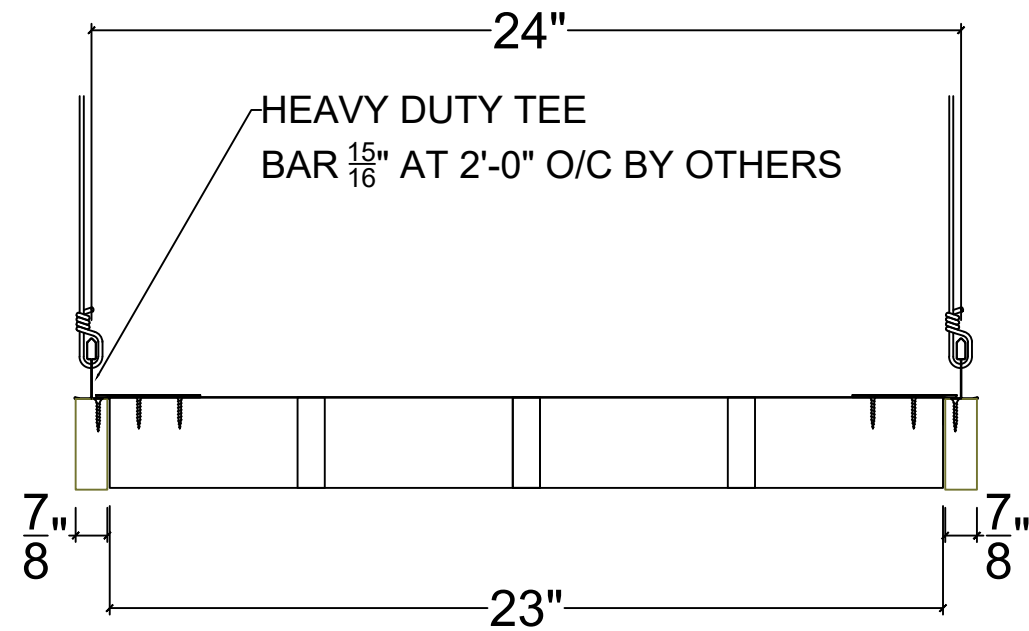

1

2

3

ISO VIEW

MADRID
 7800 INDUSTRY AVENUE
 PICO RIVERA, CA 90660
 WWW.MADRIDINC.COM

TYP. OPEN CELL INSTALLATION

OP-1

1 OF 1