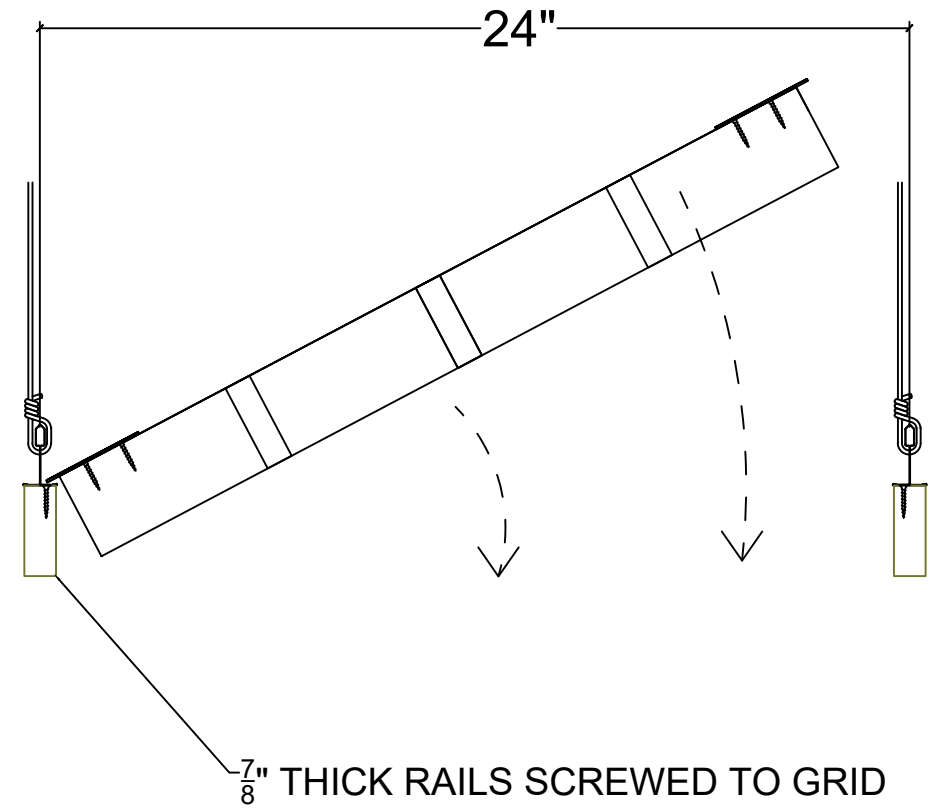

1

2

3

ISO VIEW

MADRID
 7800 INDUSTRY AVENUE
 PICO RIVERA, CA 90660
 WWW.MADRIDINC.COM

TYP. OPEN CELL INSTALLATION

OP-1

1 OF 1