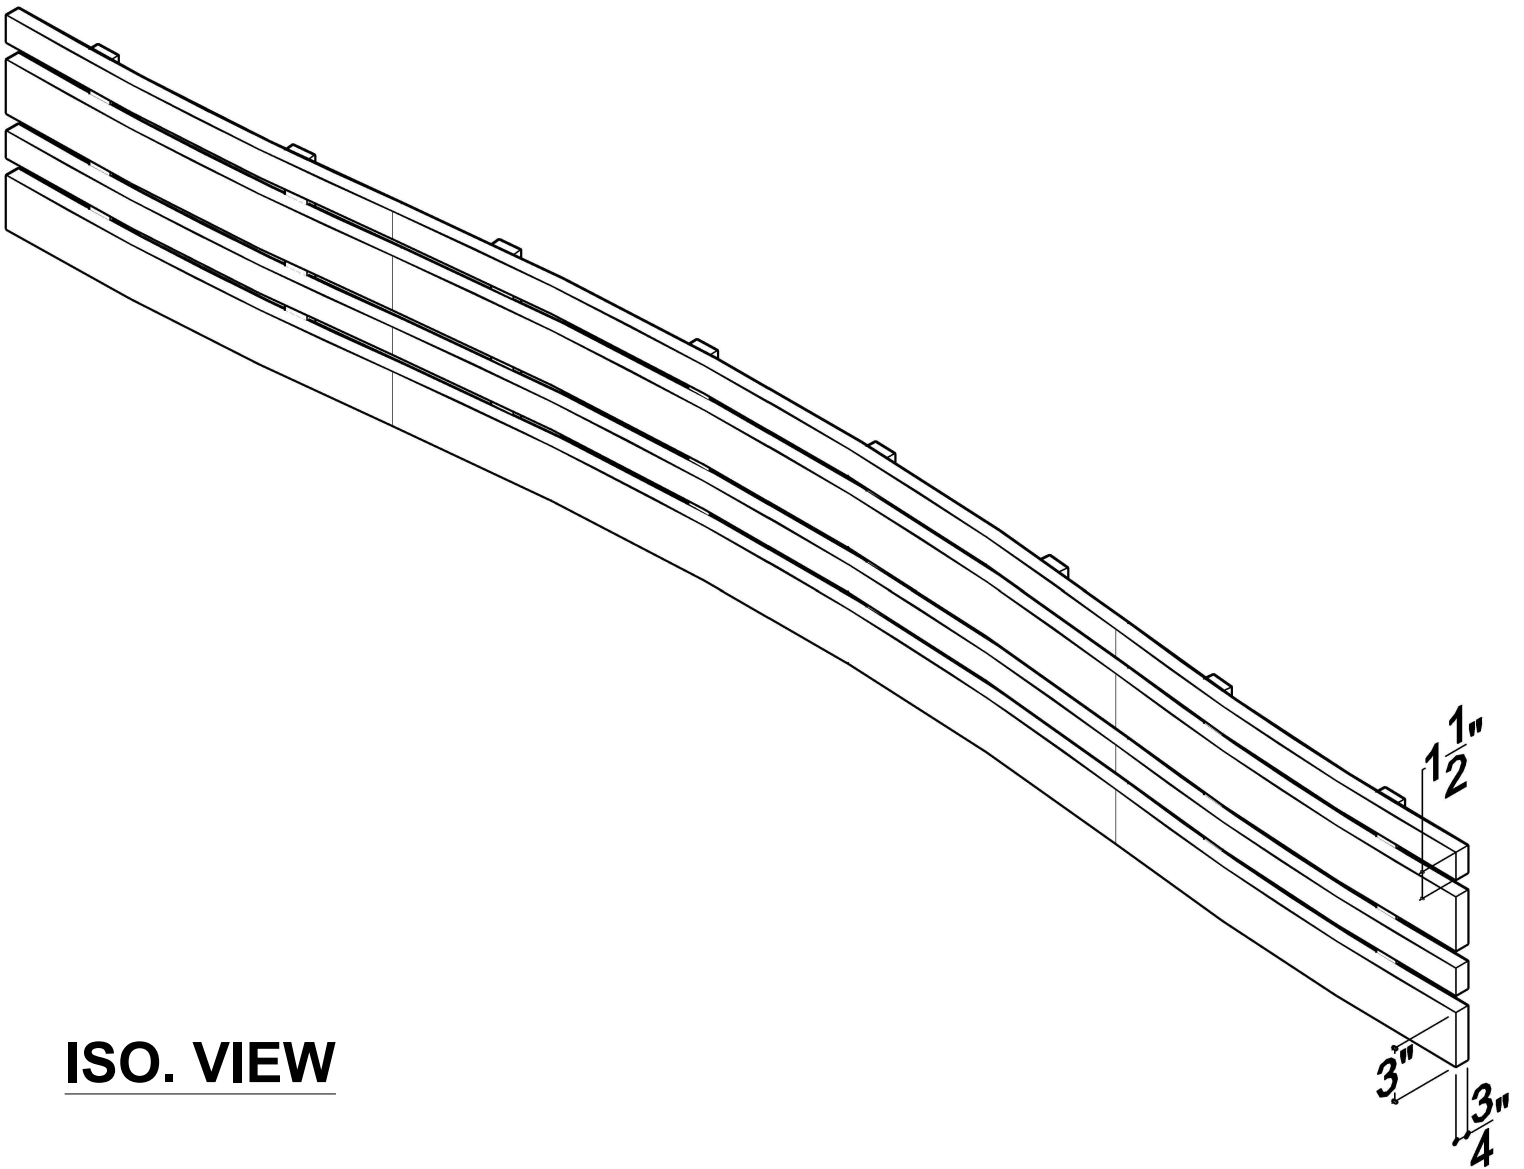

ISO. BACKING STRIPS VIEW

ISO. VIEW

MADRID
madridinc.com

DRAWING TITLE:
4 MEMBER PLYWOOD CURVED PANEL
DRAWING DETAIL:
3/4" X 1-1/2" & 3/4" X 3"

THIS DOCUMENT CONTAINS CONFIDENTIAL AND PROPRIETARY INFORMATION.
ALL RECIPIENTS OF THIS DOCUMENT ARE TO PROTECT THE OWNERS DATA FROM USE BY OR
TRANSFER TO NON AUTHORIZED PARTIES BY LEGAL MEANS POSSIBLE COPYRIGHT © 2013