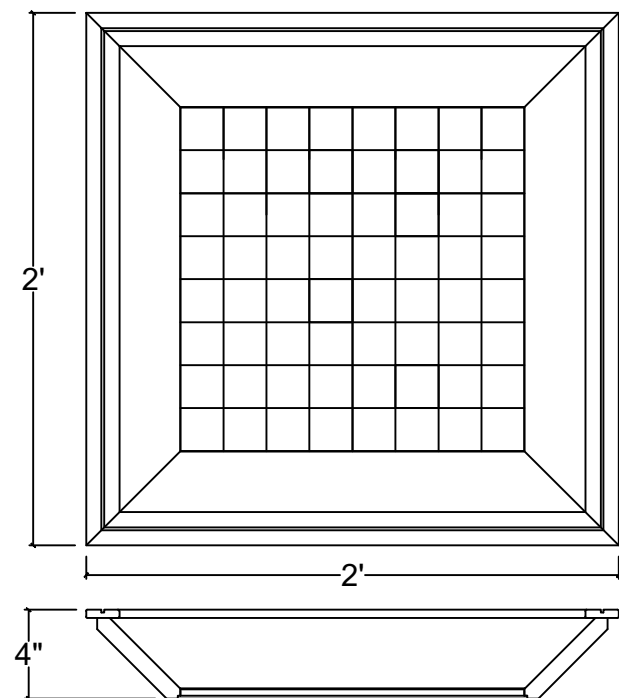

DOME DESIGN

PLAN/SECTION

WOOD WEAVE

PLAN/SECTION

PLAN/BOTTOM VIEW

MADRID

7800 INDUSTRY AVENUE
PICO RIVERA, CA 90660
WWW.MADRIDINC.COM

DRAWING TITLE: