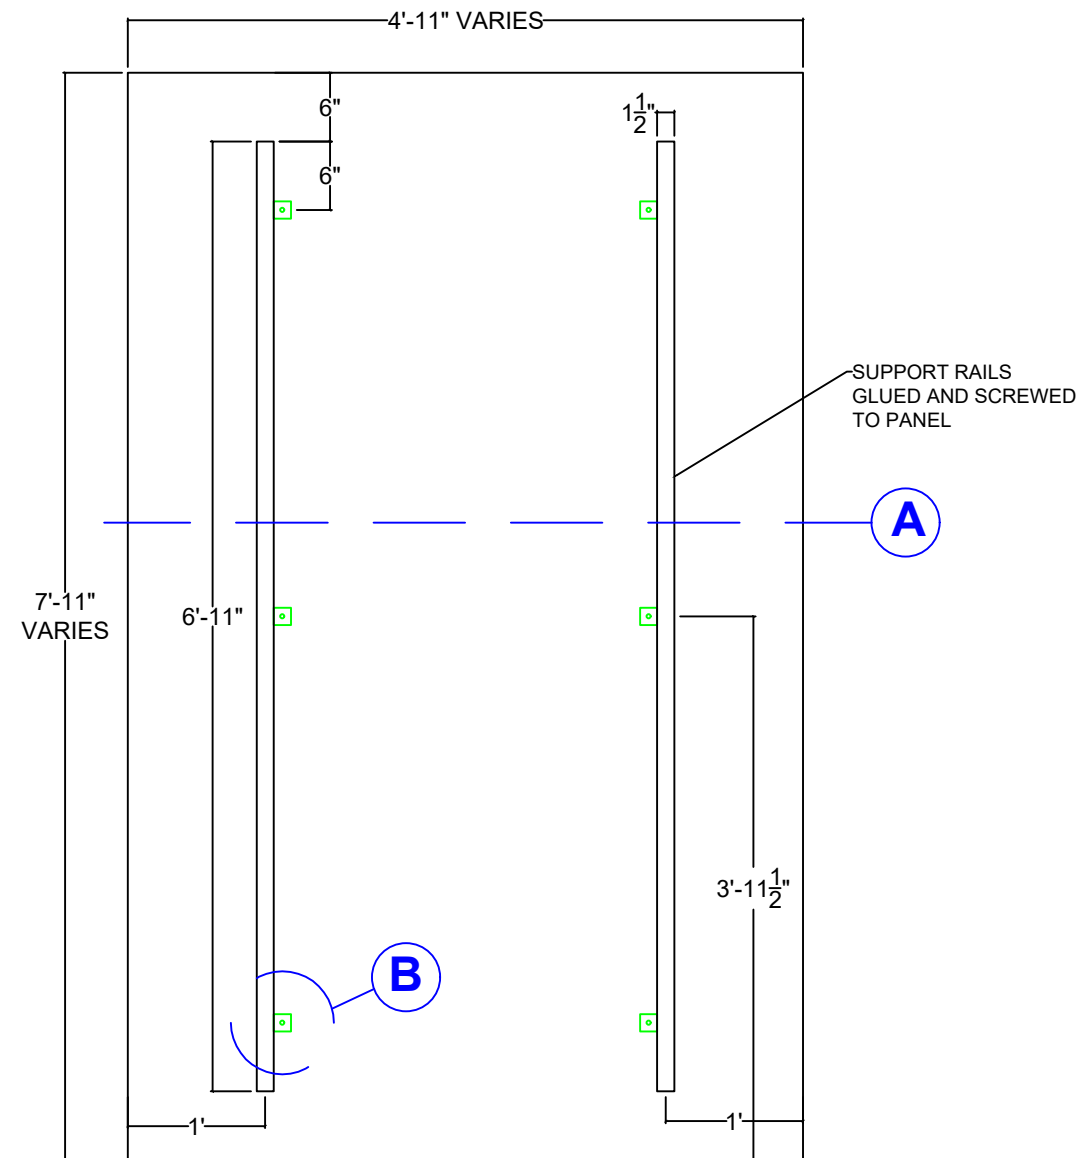

**A****SECTION DETAIL****B****Z - BRACKET DETAIL****TOP VIEW****ISOMETRIC VIEW**

**MADRID**  
 7800 INDUSTRY AVENUE  
 PICO RIVERA, CA 90660  
 WWW.MADRIDINC.COM

DRAWING TITLE: MADRID FLAT PANEL REFLECTOR