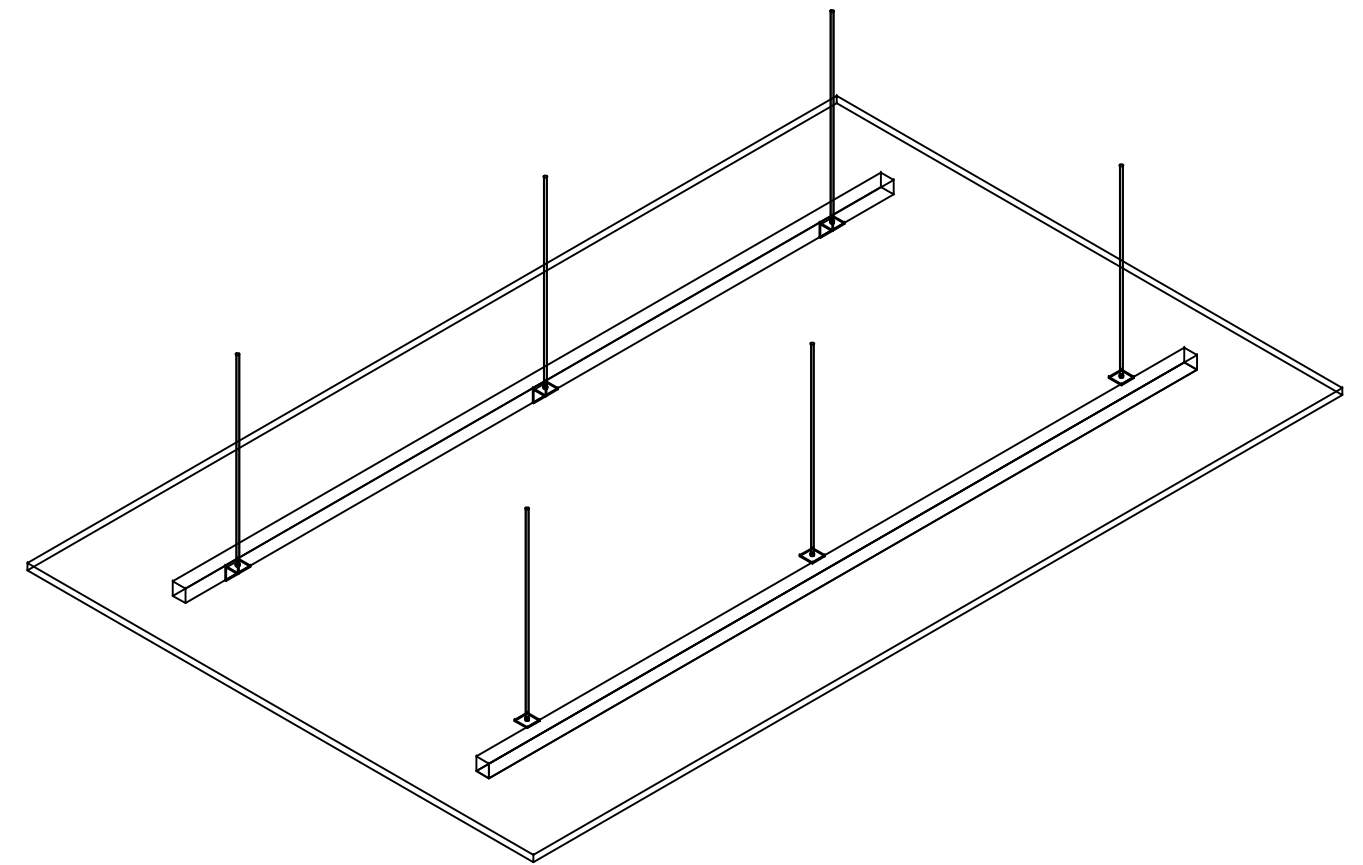

**A****SECTION DETAIL****B****Z - BRACKET DETAIL****TOP VIEW****ISOMETRIC VIEW**

**MADRID**  
 7800 INDUSTRY AVENUE  
 PICO RIVERA, CA 90660  
 WWW.MADRIDINC.COM

DRAWING TITLE: MADRID FLAT PANEL REFLECTOR

TYP. FLAT PANEL REFLECTOR DWG. NO. 1 OF 1

THIS DOCUMENT CONTAINS CONFIDENTIAL AND PROPRIETARY INFORMATION. ALL RECIPIENTS OF THIS DOCUMENT ARE TO PROTECT THE OWNERS DATA FROM USE BY OR TRANSFER TO NON AUTHORIZED PARTIES BY LEGAL MEANS POSSIBLE COPYRIGHT © 2013 CAD DESIGN AND DRAFTING