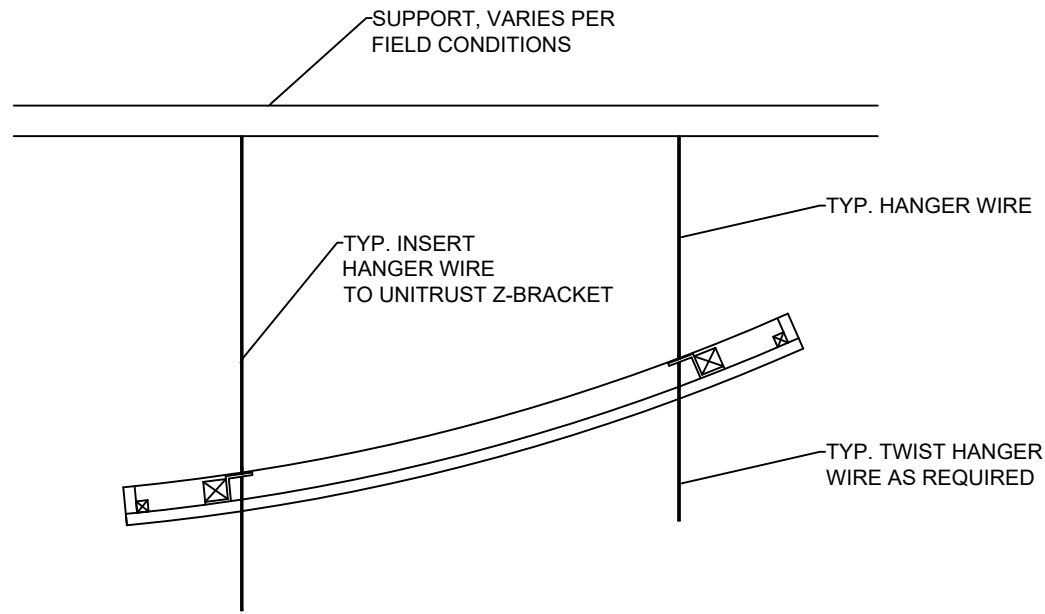

A

MADRID REFLECTOR INSTALL W/HANGING WIRE

A