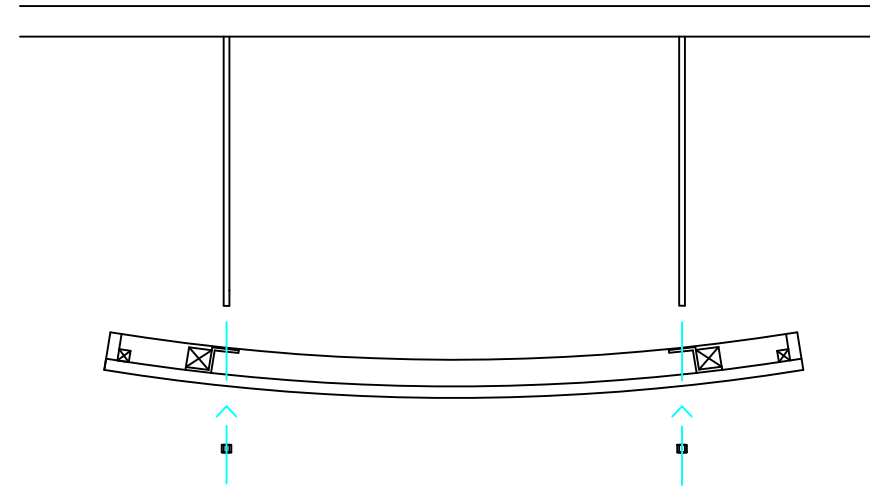

MADRID REFLECTOR INSTALL W/THREADED ROD