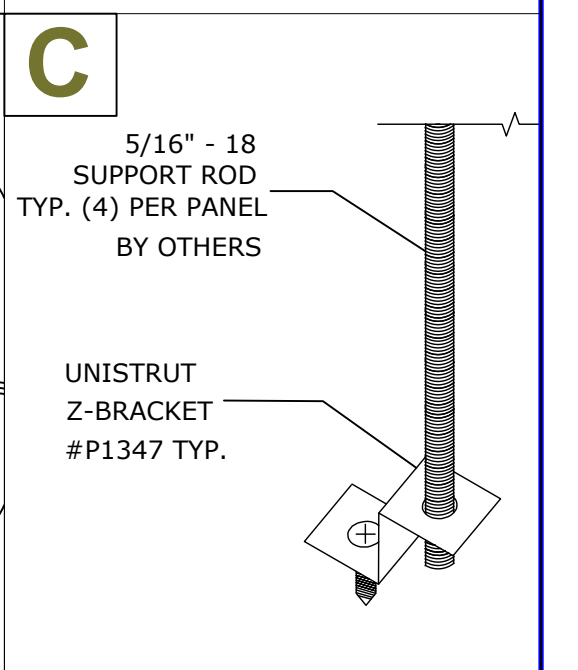

MADRID DOUBLE CURVE REFLECTOR

VENEER FACE:

COLOR:

FINISH:

MADRID

7800 INDUSTRY AVENUE
PICO RIVERA, CA 90660
WWW.MADRIDINC.COM

DRAWING TITLE: 46" X 46" COMPOUND REFLECTORS

REFLECTOR

MADRID DOUBLE CURVE REFLECTOR

VENEER FACE:
 COLOR:
 FINISH:

ISOMETRIC VIEW

TOP VIEW

SECTION VIEW

MADRID
 7800 INDUSTRY AVENUE
 PICO RIVERA, CA 90660
 WWW.MADRIDINC.COM

| | |
|--|-----------------|
| DRAWING TITLE: 58" X 58" COMPOUND REFLECTORS | |
| REFLECTOR | DWG. NO. 1 OF 1 |