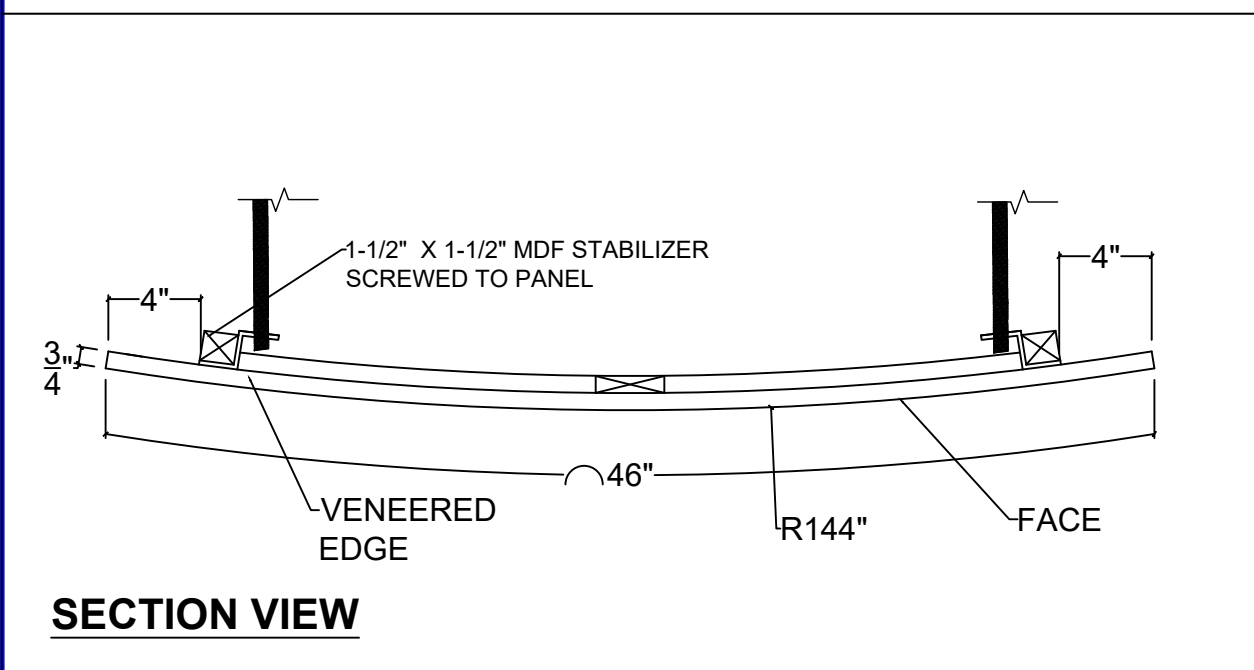

MADRID DOUBLE CURVE REFLECTOR

VENEER FACE:

COLOR:

FINISH:

MADRID

7800 INDUSTRY AVENUE
PICO RIVERA, CA 90660
WWW.MADRIDINC.COM

DRAWING TITLE: 46" X 46" COMPOUND REFLECTORS

REFLECTOR

MADRID DOUBLE CURVE REFLECTOR

VENEER FACE:
 COLOR:
 FINISH:

ISOMETRIC VIEW

TOP VIEW

SECTION VIEW

MADRID
 7800 INDUSTRY AVENUE
 PICO RIVERA, CA 90660
 WWW.MADRIDINC.COM

| | |
|--|-----------------|
| DRAWING TITLE: 58" X 58" COMPOUND REFLECTORS | |
| REFLECTOR | DWG. NO. 1 OF 1 |