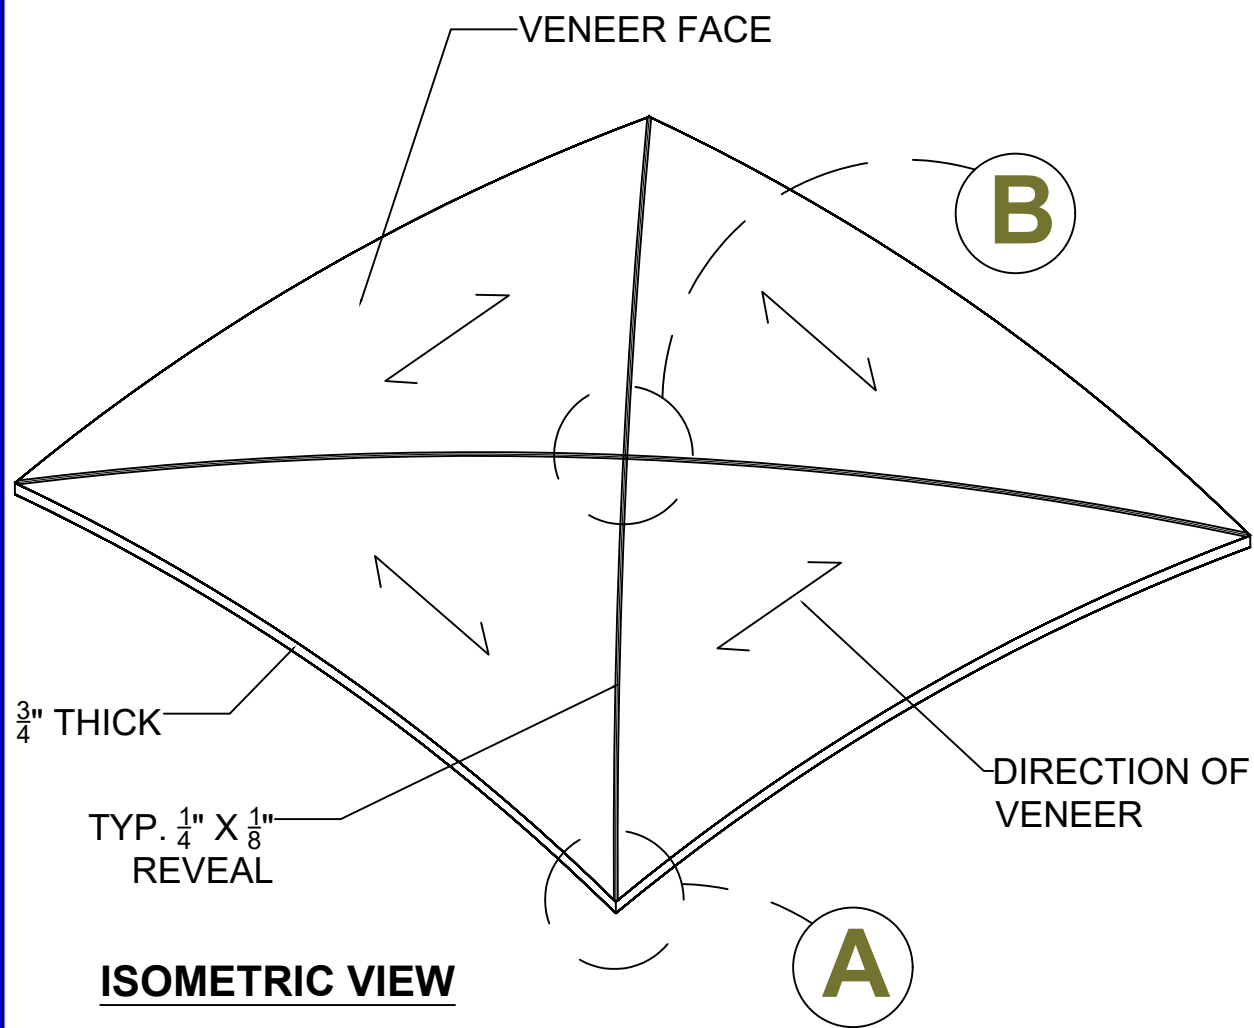

MADRID DOUBLE CURVE REFLECTOR

VENEER FACE:

COLOR:

FINISH:

MADRID

7800 INDUSTRY AVENUE
PICO RIVERA, CA 90660
WWW.MADRIDINC.COM

DRAWING TITLE: 46" X 46" COMPOUND REFLECTORS

REFLECTOR

MADRID DOUBLE CURVE REFLECTOR

VENEER FACE:
 COLOR:
 FINISH:

ISOMETRIC VIEW

TOP VIEW

SECTION VIEW

MADRID
 7800 INDUSTRY AVENUE
 PICO RIVERA, CA 90660
 WWW.MADRIDINC.COM

| | |
|--|-----------------|
| DRAWING TITLE: 58" X 58" COMPOUND REFLECTORS | |
| REFLECTOR | DWG. NO. 1 OF 1 |