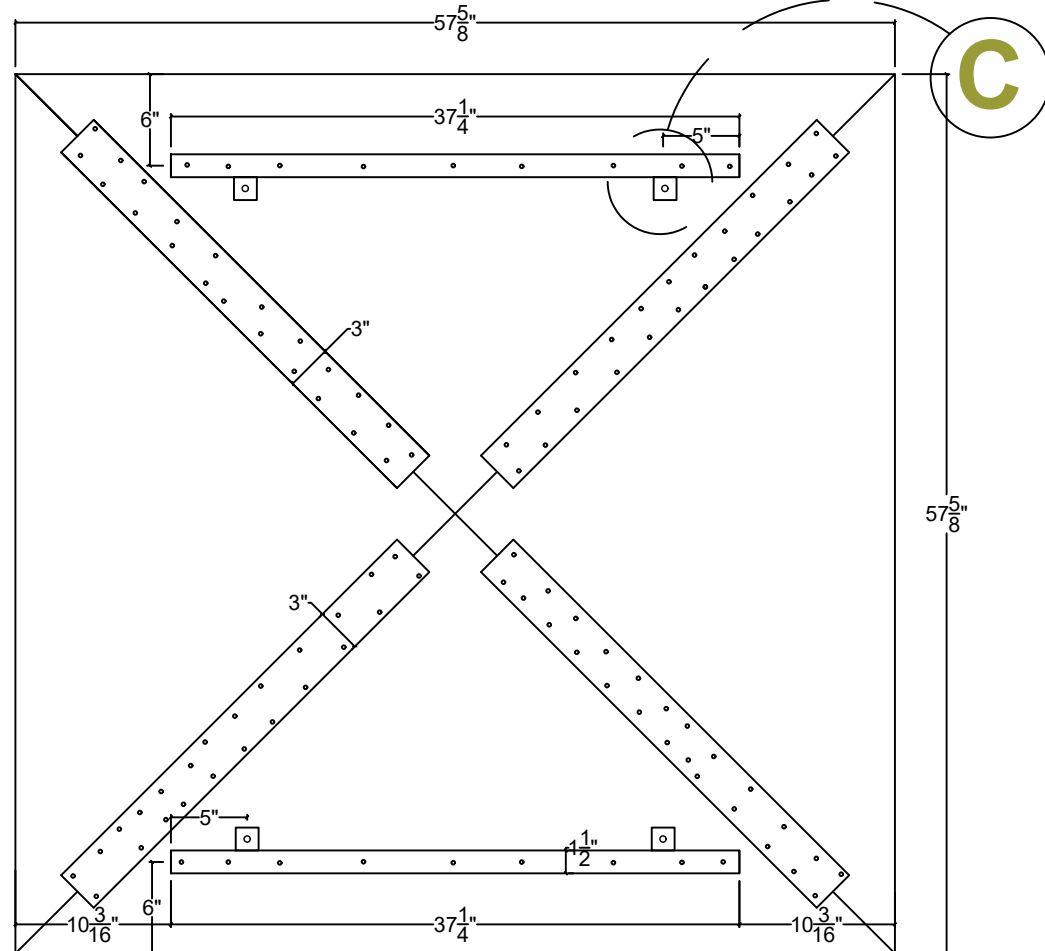

MADRID DOUBLE CURVE REFLECTOR

VENEER FACE:

COLOR:

FINISH:

MADRID

7800 INDUSTRY AVENUE
PICO RIVERA, CA 90660
WWW.MADRIDINC.COM

DRAWING TITLE: 46" X 46" COMPOUND REFLECTORS

REFLECTOR

MADRID DOUBLE CURVE REFLECTOR

VENEER FACE:
 COLOR:
 FINISH:

ISOMETRIC VIEW

TOP VIEW

SECTION VIEW

MADRID
 7800 INDUSTRY AVENUE
 PICO RIVERA, CA 90660
 WWW.MADRIDINC.COM

| | |
|--|-----------------|
| DRAWING TITLE: 58" X 58" COMPOUND REFLECTORS | |
| REFLECTOR | DWG. NO. 1 OF 1 |