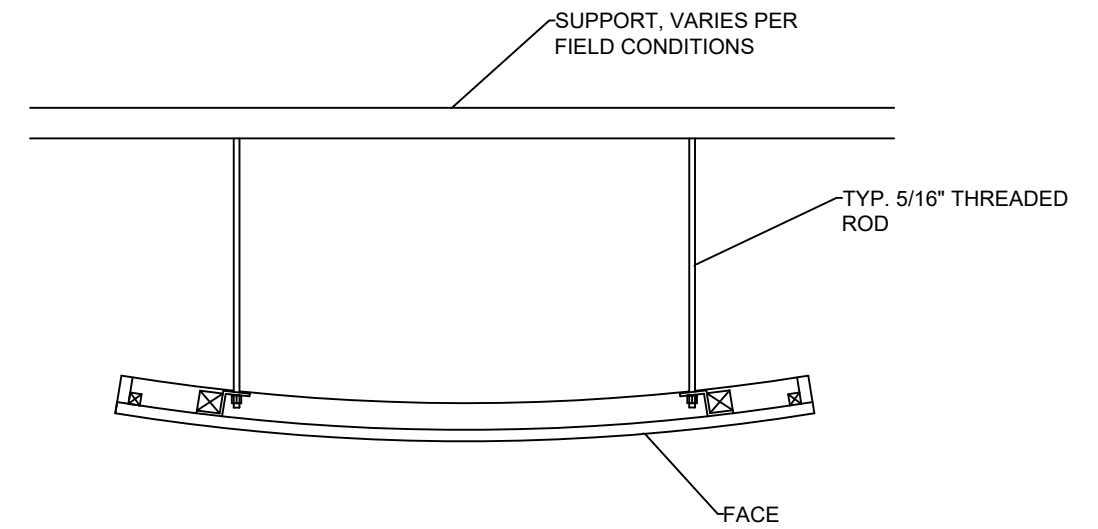

A

MADRID REFLECTOR INSTALL W/HANGING WIRE

A

MADRID REFLECTOR INSTALL W/THREADED ROD

B

B

MADRID
 7800 INDUSTRY AVENUE
 PICO RIVERA, CA 90660
 WWW.MADRIDINC.COM

DRAWING TITLE:
MADRID REFLECTOR INSTALL GUIDE