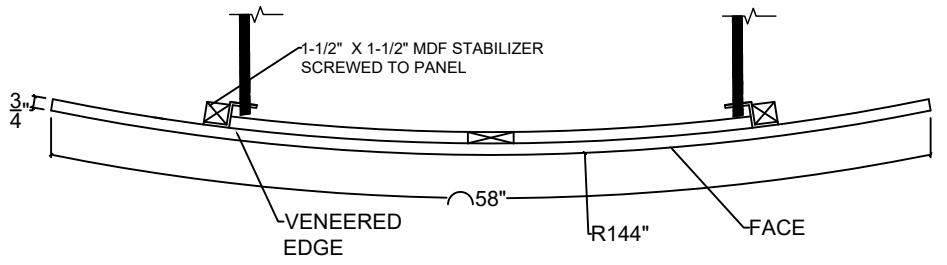

MADRID DOUBLE CURVE REFLECTOR

VENEER FACE:
 COLOR:
 FINISH:

ISOMETRIC VIEW

TOP VIEW

SECTION VIEW

MADRID
 7800 INDUSTRY AVENUE
 PICO RIVERA, CA 90660
 WWW.MADRIDINC.COM

| | |
|--|-----------------|
| DRAWING TITLE: 58" X 58" COMPOUND REFLECTORS | |
| REFLECTOR | DWG. NO. 1 OF 1 |