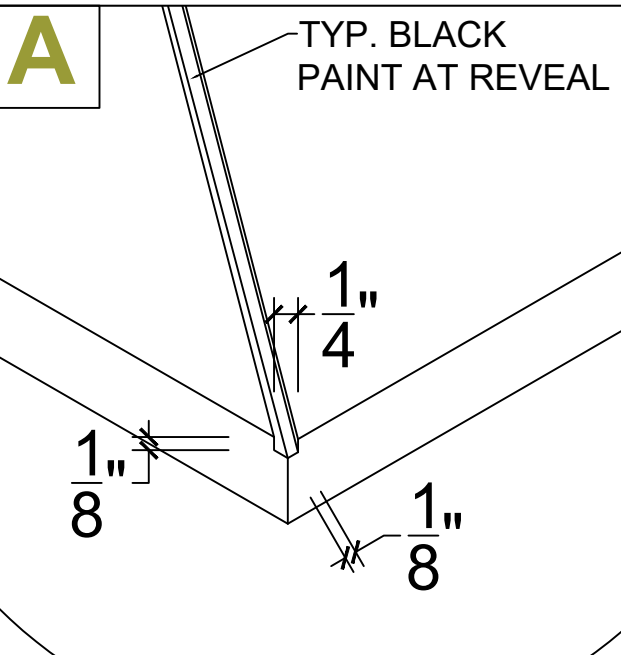

MADRID DOUBLE CURVE REFLECTOR

VENEER FACE:

COLOR:

FINISH:

MADRID

7800 INDUSTRY AVENUE
PICO RIVERA, CA 90660
WWW.MADRIDINC.COM

DRAWING TITLE: 46" X 46" COMPOUND REFLECTORS

REFLECTOR

MADRID DOUBLE CURVE REFLECTOR

VENEER FACE:
 COLOR:
 FINISH:

ISOMETRIC VIEW

TOP VIEW

SECTION VIEW

MADRID
 7800 INDUSTRY AVENUE
 PICO RIVERA, CA 90660
 WWW.MADRIDINC.COM

| | |
|--|-----------------|
| DRAWING TITLE: 58" X 58" COMPOUND REFLECTORS | |
| REFLECTOR | DWG. NO. 1 OF 1 |