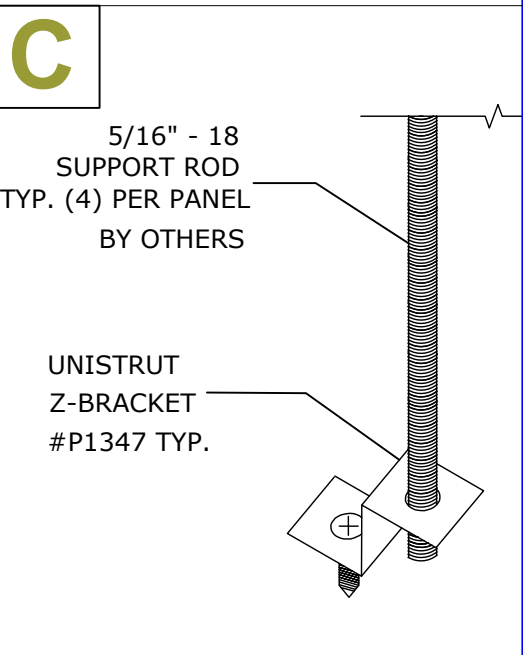

MADRID DOUBLE CURVE REFLECTOR

VENEER FACE:
 COLOR:
 FINISH:

ISOMETRIC VIEW

TOP VIEW

SECTION VIEW

MADRID
 7800 INDUSTRY AVENUE
 PICO RIVERA, CA 90660
 WWW.MADRIDINC.COM

| | |
|--|-----------------|
| DRAWING TITLE: 58" X 58" COMPOUND REFLECTORS | |
| REFLECTOR | DWG. NO. 1 OF 1 |