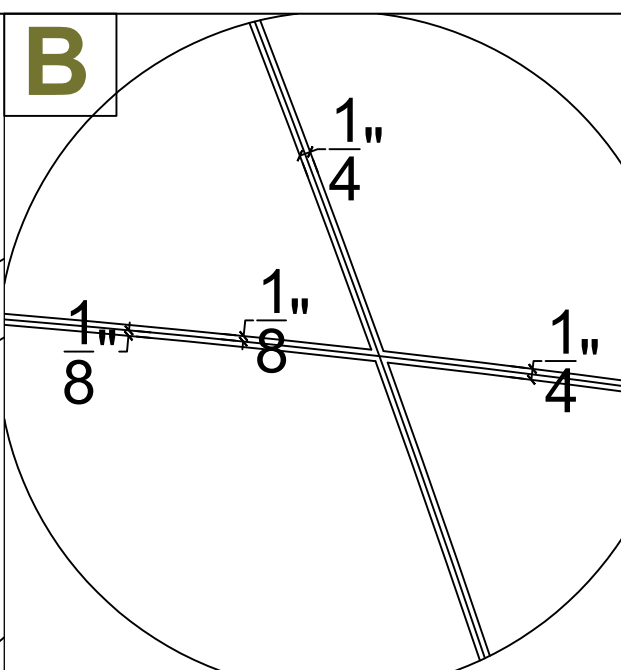

MADRID DOUBLE CURVE REFLECTOR

VENEER FACE:

COLOR:

FINISH:

MADRID

7800 INDUSTRY AVENUE
PICO RIVERA, CA 90660
WWW.MADRIDINC.COM

DRAWING TITLE: 46" X 46" COMPOUND REFLECTORS

REFLECTOR

MADRID DOUBLE CURVE REFLECTOR

VENEER FACE:
 COLOR:
 FINISH:

ISOMETRIC VIEW

TOP VIEW

SECTION VIEW

MADRID
 7800 INDUSTRY AVENUE
 PICO RIVERA, CA 90660
 WWW.MADRIDINC.COM

| | |
|--|-----------------|
| DRAWING TITLE: 58" X 58" COMPOUND REFLECTORS | |
| REFLECTOR | DWG. NO. 1 OF 1 |