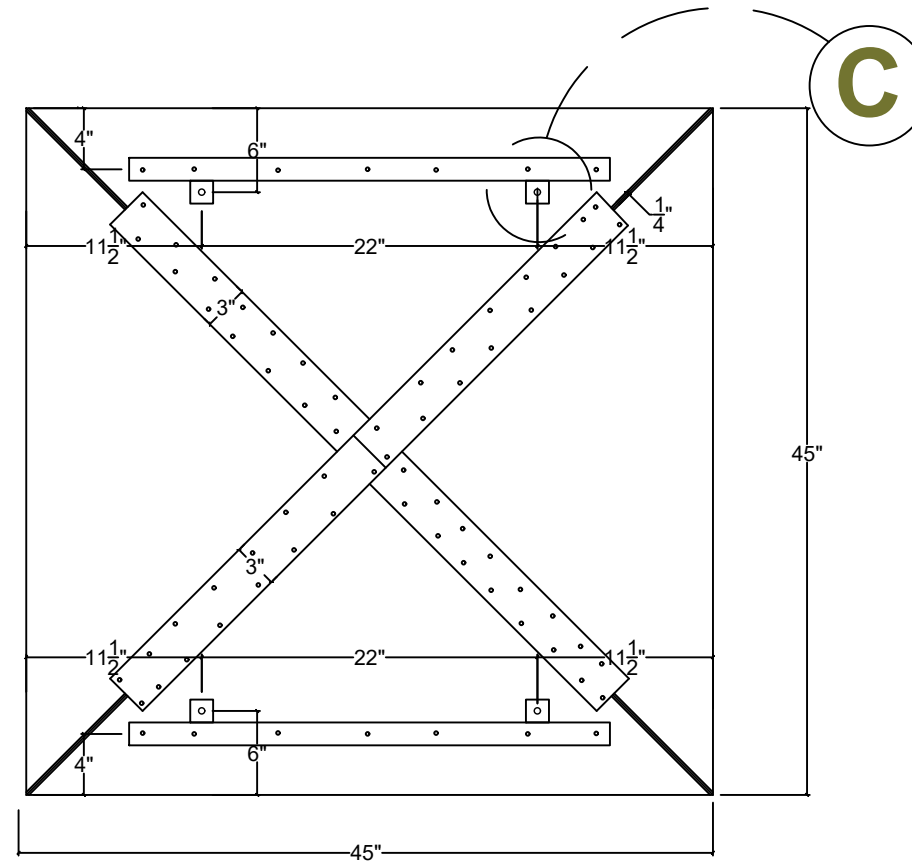

MADRID DOUBLE CURVE REFLECTOR

VENEER FACE:

COLOR:

FINISH:

MADRID

7800 INDUSTRY AVENUE
PICO RIVERA, CA 90660
WWW.MADRIDINC.COM

DRAWING TITLE: 46" X 46" COMPOUND REFLECTORS

REFLECTOR

MADRID DOUBLE CURVE REFLECTOR

VENEER FACE:
 COLOR:
 FINISH:

ISOMETRIC VIEW

TOP VIEW

SECTION VIEW

MADRID
 7800 INDUSTRY AVENUE
 PICO RIVERA, CA 90660
 WWW.MADRIDINC.COM

| | |
|--|-----------------|
| DRAWING TITLE: 58" X 58" COMPOUND REFLECTORS | |
| REFLECTOR | DWG. NO. 1 OF 1 |