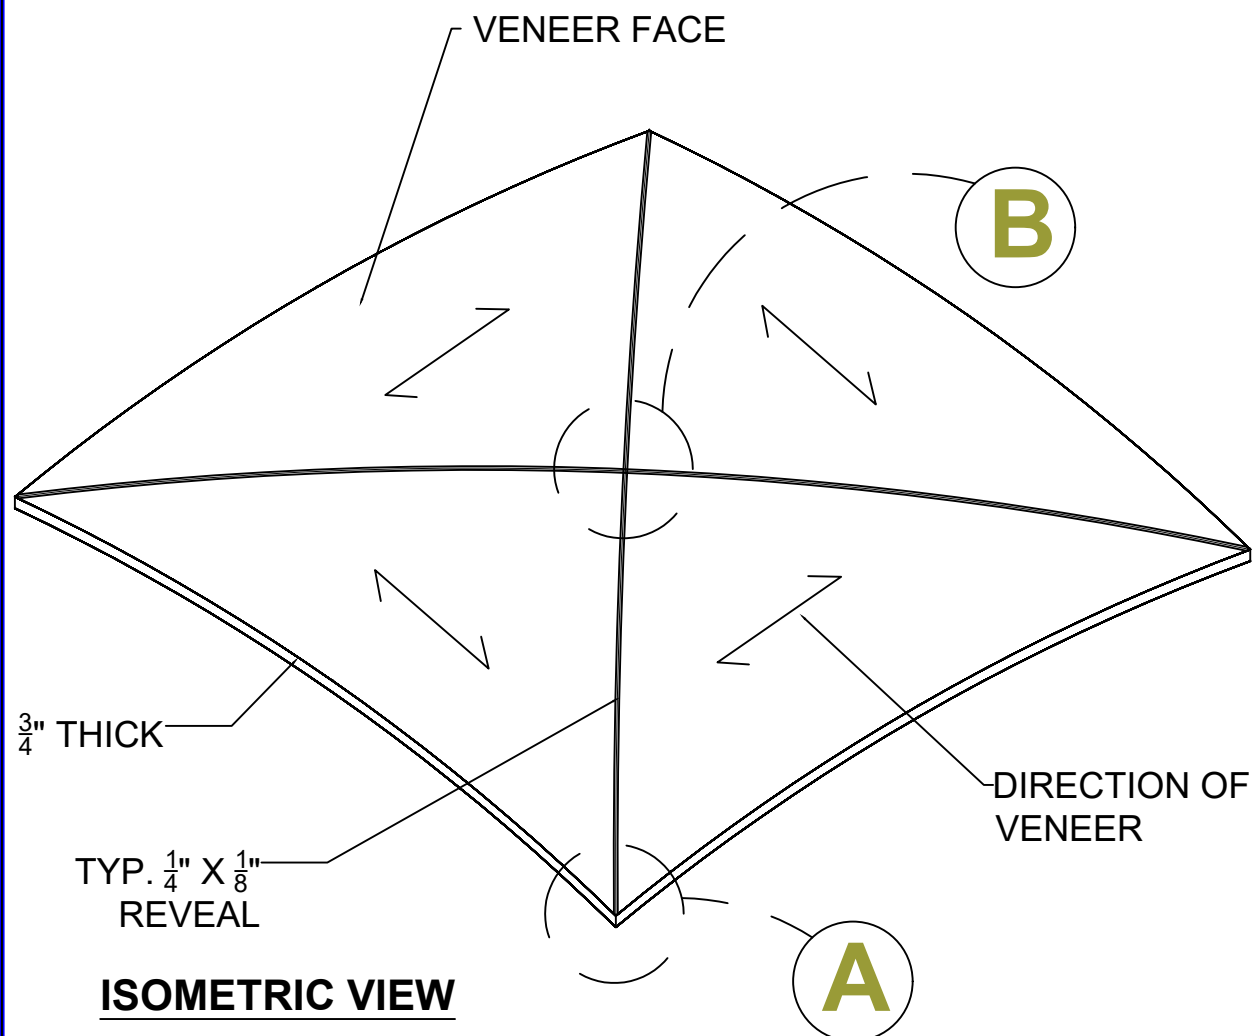

MADRID DOUBLE CURVE REFLECTOR

VENEER FACE:

COLOR:

FINISH:

MADRID

7800 INDUSTRY AVENUE
PICO RIVERA, CA 90660
WWW.MADRIDINC.COM

DRAWING TITLE: 46" X 46" COMPOUND REFLECTORS

REFLECTOR

MADRID DOUBLE CURVE REFLECTOR

VENEER FACE:
 COLOR:
 FINISH:

ISOMETRIC VIEW

TOP VIEW

SECTION VIEW

MADRID
 7800 INDUSTRY AVENUE
 PICO RIVERA, CA 90660
 WWW.MADRIDINC.COM

| | |
|--|-----------------|
| DRAWING TITLE: 58" X 58" COMPOUND REFLECTORS | |
| REFLECTOR | DWG. NO. 1 OF 1 |