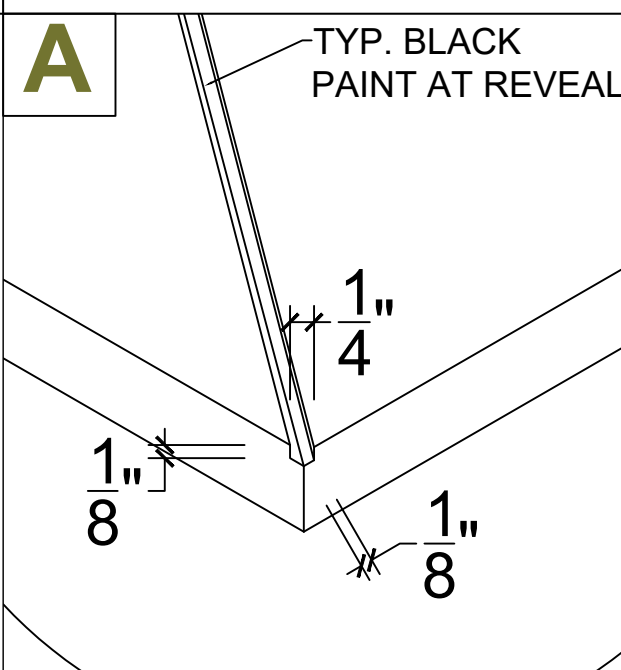

MADRID DOUBLE CURVE REFLECTOR

VENEER FACE:

COLOR:

FINISH:

MADRID

7800 INDUSTRY AVENUE
PICO RIVERA, CA 90660
WWW.MADRIDINC.COM

DRAWING TITLE: 46" X 46" COMPOUND REFLECTORS

REFLECTOR

MADRID DOUBLE CURVE REFLECTOR

VENEER FACE:
 COLOR:
 FINISH:

ISOMETRIC VIEW

TOP VIEW

SECTION VIEW

MADRID
 7800 INDUSTRY AVENUE
 PICO RIVERA, CA 90660
 WWW.MADRIDINC.COM

| | |
|--|-----------------|
| DRAWING TITLE: 58" X 58" COMPOUND REFLECTORS | |
| REFLECTOR | DWG. NO. 1 OF 1 |