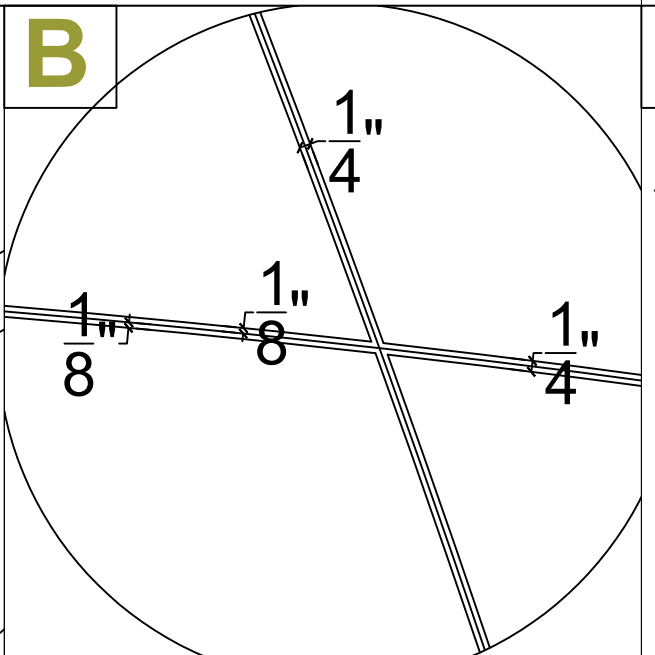

MADRID DOUBLE CURVE REFLECTOR

VENEER FACE:

COLOR:

FINISH:

MADRID

7800 INDUSTRY AVENUE
PICO RIVERA, CA 90660
WWW.MADRIDINC.COM

DRAWING TITLE: 46" X 46" COMPOUND REFLECTORS

REFLECTOR

MADRID DOUBLE CURVE REFLECTOR

VENEER FACE:
 COLOR:
 FINISH:

ISOMETRIC VIEW

TOP VIEW

SECTION VIEW

MADRID
 7800 INDUSTRY AVENUE
 PICO RIVERA, CA 90660
 WWW.MADRIDINC.COM

| | |
|--|-----------------|
| DRAWING TITLE: 58" X 58" COMPOUND REFLECTORS | |
| REFLECTOR | DWG. NO. 1 OF 1 |