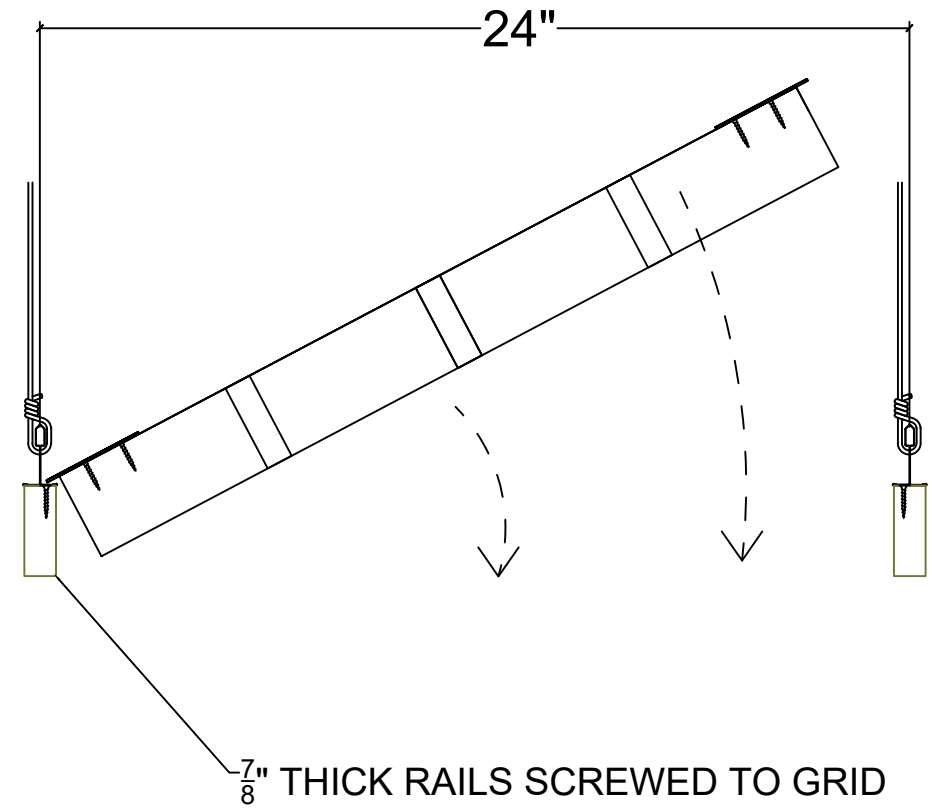

1

2

3

ISO VIEW

MADRID
 7800 INDUSTRY AVENUE
 PICO RIVERA, CA 90660
 WWW.MADRIDINC.COM

TYP. OPEN CELL INSTALLATION

OP-1

1 OF 1