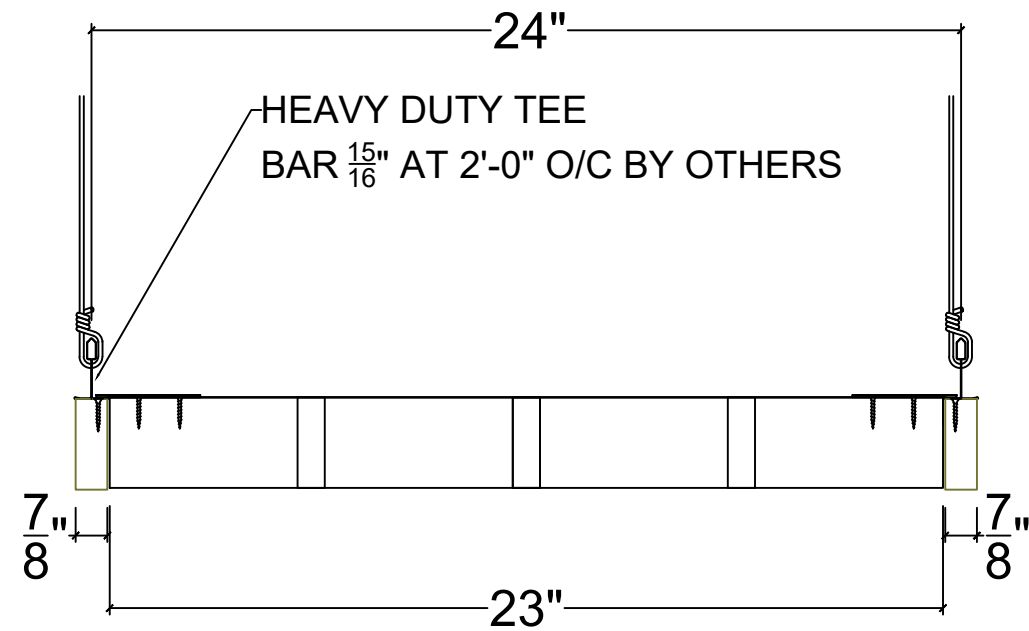

1

2

3

ISO VIEW

MADRID
 7800 INDUSTRY AVENUE
 PICO RIVERA, CA 90660
 WWW.MADRIDINC.COM

TYP. OPEN CELL INSTALLATION

OP-1

1 OF 1