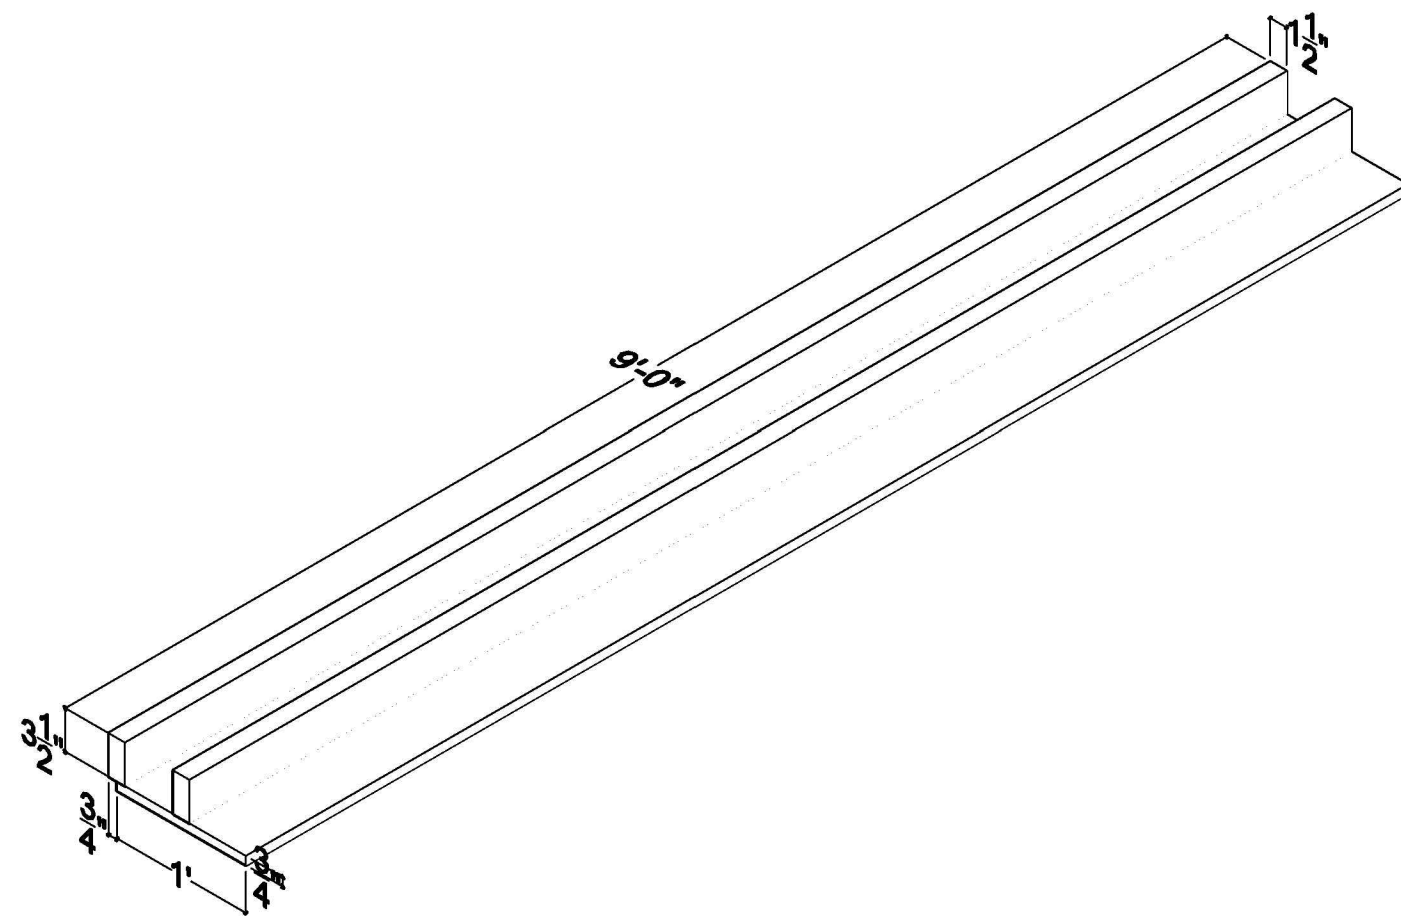

SIDE ELEVATION VIEW

FRONT ELEVATION VIEW

ISOMETRIC VIEW

MADRID

7800 INDUSTRY AVENUE
PICO RIVERA, CA 90660
WWW.MADRIDINC.COM

DRAWING TITLE: MADRID GRILLE WALL PANELS	
2 MEMBER GRILLE	WGP-2M

THIS DOCUMENT CONTAINS CONFIDENTIAL AND PROPRIETARY INFORMATION.
ALL RECIPIENTS OF THIS DOCUMENT ARE TO PROTECT THE OWNERS DATA FROM USE BY OR TRANSFER
TO NON AUTHORIZED PARTIES BY LEGAL MEANS POSSIBLE COPYRIGHT © 2013 CAD DESIGN AND DRAFTING