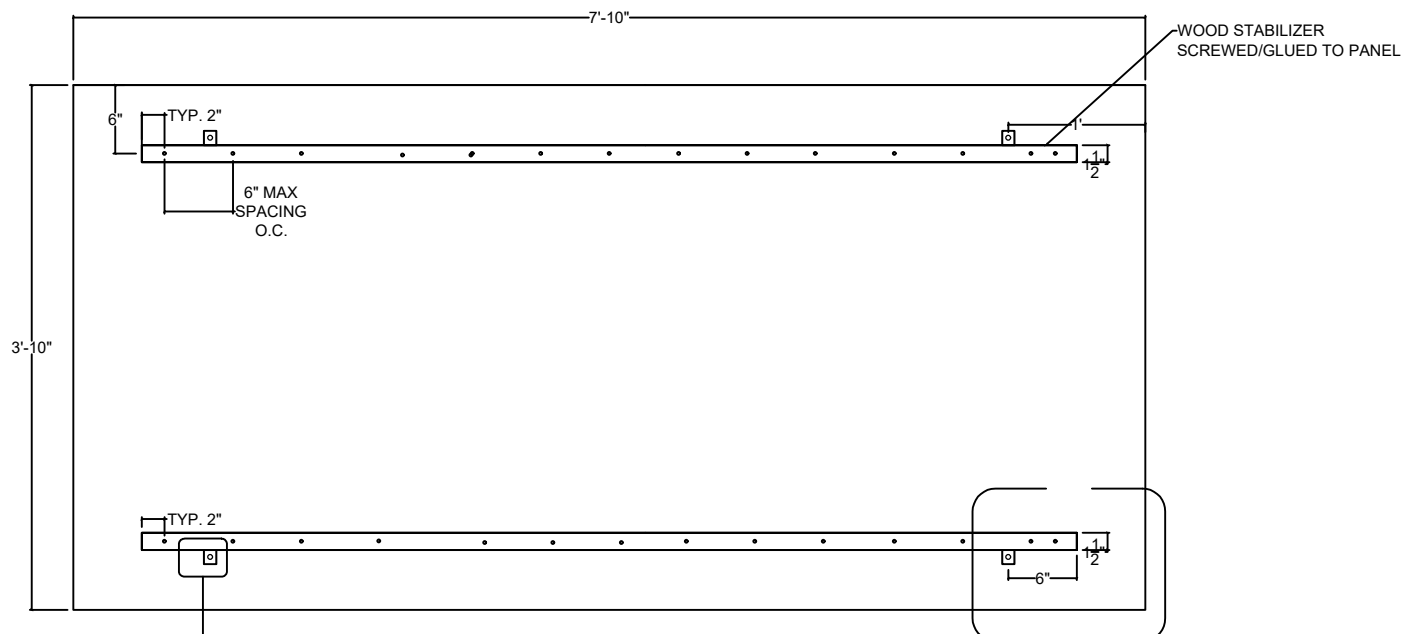

SIDE VIEW

NOTES:

MATERIAL:

VENEER:

COLOR/SHEEN:

LENGTH/WIDTH/RADIUS:

PLAN-TOP VIEW

ISOMETRIC VIEW

MADRID

7800 INDUSTRY AVENUE
PICO RIVERA, CA 90660
WWW.MADRIDINC.COM

DRAWING TITLE:

MADRID $\frac{3}{4}$ " EDGE REFLECTOR

CEILING REFLECTOR

DWG. NO.

1 OF 1

THIS DOCUMENT CONTAINS CONFIDENTIAL AND PROPRIETARY INFORMATION. ALL RECIPIENTS OF THIS DOCUMENT ARE TO PROTECT THE OWNERS DATA FROM USE BY OR TRANSFER TO NON AUTHORIZED PARTIES BY LEGAL MEANS POSSIBLE COPYRIGHT © 2013 CAD DESIGN AND DRAFTING