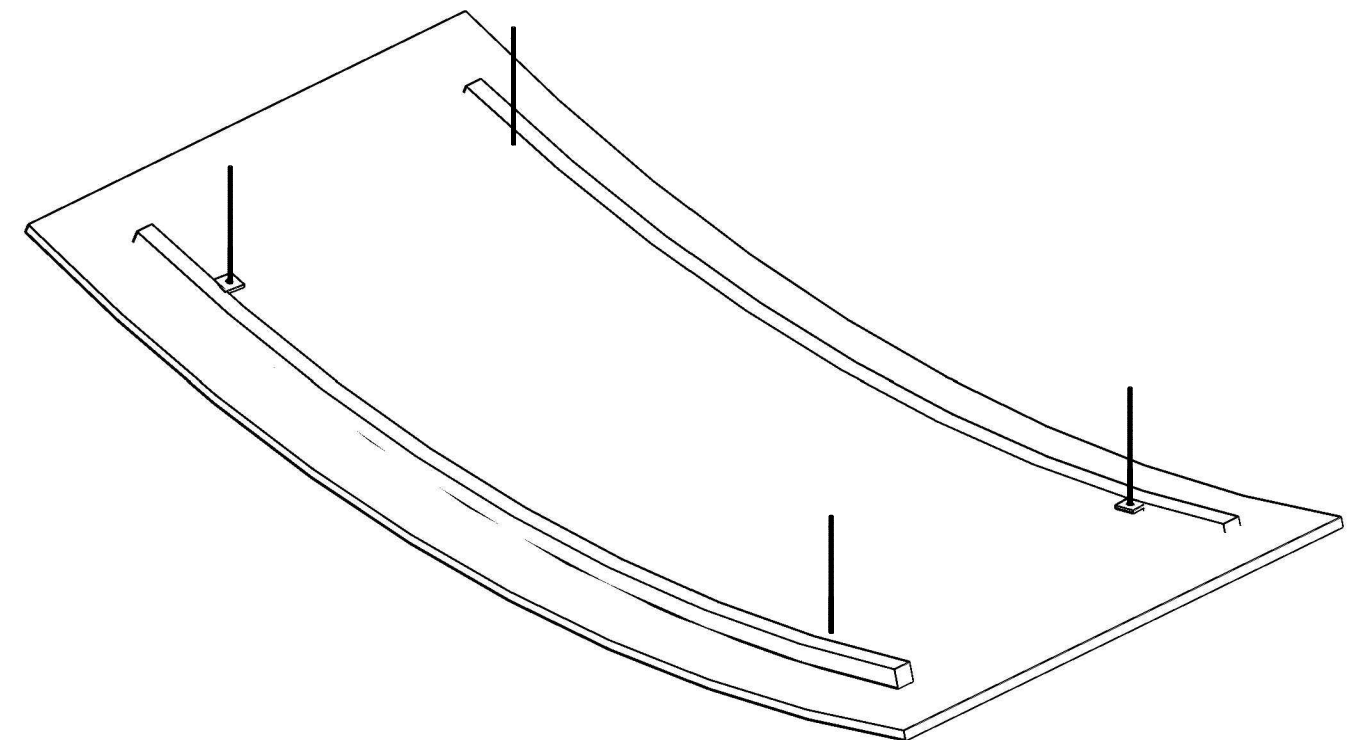

SIDE VIEW

NOTES:

MATERIAL:

VENEER:

COLOR/SHEEN:

LENGTH/WIDTH/RADIUS:

PLAN-TOP VIEW

ISOMETRIC VIEW

MADRID

7800 INDUSTRY AVENUE
PICO RIVERA, CA 90660
WWW.MADRIDINC.COM

DRAWING TITLE:

MADRID $\frac{3}{4}$ " EDGE REFLECTOR

CEILING REFLECTOR

DWG. NO.

1 OF 1

THIS DOCUMENT CONTAINS CONFIDENTIAL AND PROPRIETARY INFORMATION. ALL RECIPIENTS OF THIS DOCUMENT ARE TO PROTECT THE OWNERS DATA FROM USE BY OR TRANSFER TO NON AUTHORIZED PARTIES BY LEGAL MEANS POSSIBLE COPYRIGHT © 2013 CAD DESIGN AND DRAFTING