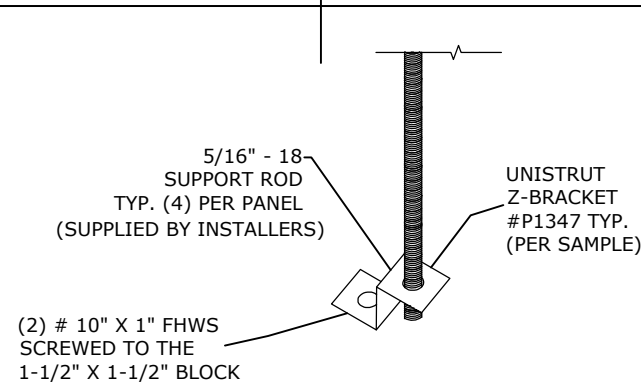

SIDE VIEW

NOTES:

MATERIAL:

VENEER:

COLOR/SHEEN:

LENGTH/WIDTH/RADIUS:

PLAN-TOP VIEW

ISOMETRIC VIEW

MADRID

7800 INDUSTRY AVENUE
PICO RIVERA, CA 90660
WWW.MADRIDINC.COM

DRAWING TITLE:

MADRID $\frac{3}{4}$ " EDGE REFLECTOR

CEILING REFLECTOR

DWG. NO.

1 OF 1

THIS DOCUMENT CONTAINS CONFIDENTIAL AND PROPRIETARY INFORMATION. ALL RECIPIENTS OF THIS DOCUMENT ARE TO PROTECT THE OWNERS DATA FROM USE BY OR TRANSFER TO NON AUTHORIZED PARTIES BY LEGAL MEANS POSSIBLE COPYRIGHT © 2013 CAD DESIGN AND DRAFTING