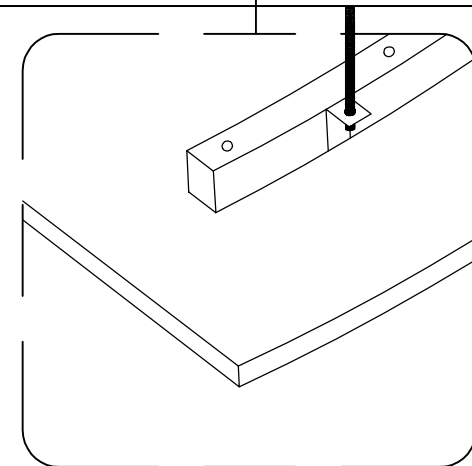

SIDE VIEW

NOTES:

MATERIAL:

VENEER:

COLOR/SHEEN:

LENGTH/WIDTH/RADIUS:

PLAN-TOP VIEW

ISOMETRIC VIEW

MADRID

7800 INDUSTRY AVENUE
PICO RIVERA, CA 90660
WWW.MADRIDINC.COM

DRAWING TITLE:

MADRID $\frac{3}{4}$ " EDGE REFLECTOR

CEILING REFLECTOR

DWG. NO.

1 OF 1

THIS DOCUMENT CONTAINS CONFIDENTIAL AND PROPRIETARY INFORMATION. ALL RECIPIENTS OF THIS DOCUMENT ARE TO PROTECT THE OWNERS DATA FROM USE BY OR TRANSFER TO NON AUTHORIZED PARTIES BY LEGAL MEANS POSSIBLE COPYRIGHT © 2013 CAD DESIGN AND DRAFTING