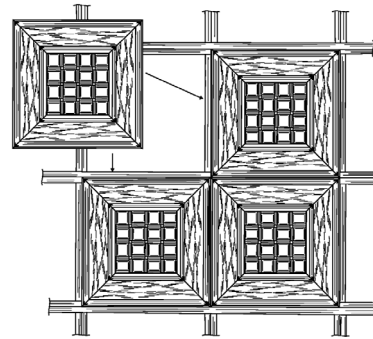

Specifications:

- Stock Colors: Mahogany, Cherry and Walnut
- Custom Colors Available upon Request
- Hangs on a 2' x 2' - 15/16" T-bar system (supplied by contractor)
- No T-Bar Molding Required
- Snaps Into Place From Underside with Pat Pending GridLock™ System (see diagram A)
- No Need for Extra Room Above the Grid
- Outside of coffer covers the grid – no need for additional molding
- Custom Border Coffers Available
- Flat Border Pieces Available in Matched Coffered Colors
- Fire Rating – Class A
- Weight:
  Weave 6 lbs.
  Dome 9.5 lbs.
- Acoustical Values
  Weave
  SAA Test = .59
  NRC Test = .60
  Dome
  Not applicable

Coffer Views

TOP VIEW:
#50 is the rail
#40 is the clip

BOTTOM VIEW

Veneer Options *(call for custom options)*

Madrid makes you look good.

For more information or to order product samples call 562-942-0707.

About Madrid

Madrid started in southern California many years ago as a leader in curved skateboard and OEM manufacturing to the furniture industries. Today, Madrid is a leading manufacturer of wood architectural products. Madrid also manufactures Curved Wood custom plywood sheets, Wood Acoustical Wall Panels, Wood Acoustical Reflectors and Woven Wood products. Contact Madrid or your local representative for more information.

www.madridinc.com