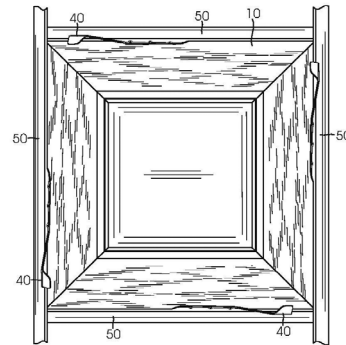

Specifications:

- Stock Colors: Mahogany, Cherry and Walnut
- Custom Colors Available upon Request
- Hangs on a 2' x 2' - 15/16" T-bar system (supplied by contractor)
- No T-Bar Molding Required
- Snaps Into Place From Underside with Pat Pending GridLock™ System (see diagram A)
- No Need for Extra Room Above the Grid
- Outside of coffer covers the grid – no need for additional molding
- Custom Border Coffers Available
- Flat Border Pieces Available in Matched Coffered Colors
- Fire Rating – Class A
- Weight:
  Weave 6 lbs.
  Dome 9.5 lbs.
- Acoustical Values
  Weave
  SAA Test = .59
  NRC Test = .60
  Dome
  Not applicable

Coffer Views

TOP VIEW:
#50 is the rail
#40 is the clip